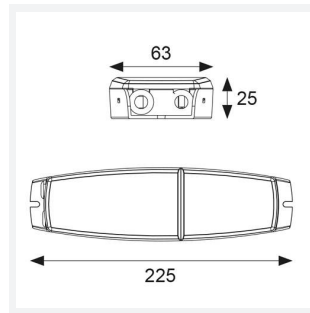

Hawk

Category	Emergency
Application	Commercial, Education, Healthcare, Hospitality, Retail
Specification	Performance

Code: AHUEMKIT/LI

- Ultra-slim universal self-test emergency converter pack for LED luminaires
- Ideal for most LED panels, Downlights and Linear products
- LiFePO4 Lithium battery provides improved energy consumption, product reliability and lifetime
- Supplied c/w recessed LED indicator housing
- Compatible for LED luminaires with separate LED driver (Maximum 60V Forward Voltage)

GENERAL INFORMATION

Input	220-240V
Operating Temp	0°C - 40°C
Product Weight without Packaging	0.284

TECHNICAL INFORMATION

Colour / Finish	White
IP Rating	IP20
Class Protection	1
Internal / External	Internal
Warranty (Years)	5
CE Mark	Yes
Height	25 mm