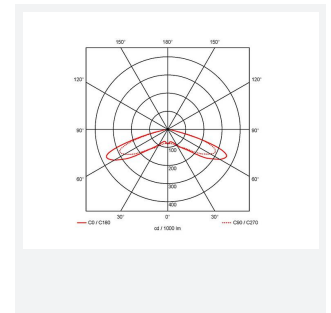

Helix

Helix CCT Post Top 2 Digital Dimming
Code: AHPTLED/2/DD

Category	Streetlights
Application	Commercial, Education, Healthcare, Hospitality, Outdoor, Retail
Specification	Architectural

- Modern die-cast aluminium post top lantern Ideal for large carparks and large open areas
- Electrostatic paint finish for enhanced corrosion resistance
- Suitable for residential and commercial use
- CCT selectable between 3000K and 4000K
- Advanced lens technology providing optimum performance and control.
- 76mm spigot bracket

GENERAL INFORMATION	
Wattage	75W
Lumens Delivered	8500lm (4000K)
Lm/W	114lm/W (4000K)
Beam Angle	145
CRI	70
CCT	3000/4000K
Input	220-240V
Operating Temp	-30°C - 50°C
SDCM	4

TECHNICAL INFORMATION	
Light Source	LED
Colour / Finish	Black
IP Rating	IP66
Class Protection	1
Internal / External	External
Surface / Recessed / Suspended	Pole
Lumen Depreciation	L80 100,000h
Warranty (Years)	5
CE Mark	Yes
Diameter	450 mm
Height	526 mm
Accessories	AHPTLED/60SBA