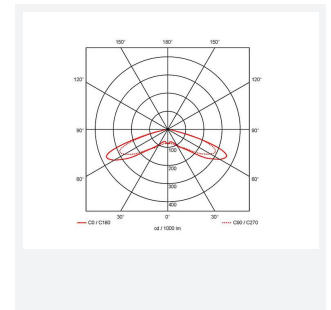

PRODUCT FEATURES

- Modern die-cast aluminium post top lantern Ideal for large carparks and large open areas
- Electrostatic paint finish for enhanced corrosion resistance
- Suitable for residential and commercial use
- CCT selectable between 3000K and 4000K
- Advanced lens technology providing optimum performance and control.
- 76mm spigot bracket

GENERAL INFORMATION

Wattage	75W
Lumens Delivered	8500lm (4000K)
Lm/W	114lm/W (4000K)
Beam Angle	145
CRI	70
CCT	3000/4000K
Input	220/240V
Operating Temp	-30°C - 50°C
SDCM	4

TECHNICAL INFORMATION

Light Source	LED
Colour / Finish	Black
IP Rating	IP66
Class Protection	1
Internal / External	External
Surface / Recessed / Suspended	Pole
Lumen Depreciation	L80 100,000h
Warranty (Years)	5
CE Mark	Yes
Diameter	450 mm
Height	526 mm
Accessories	AHPTLED/60SBA