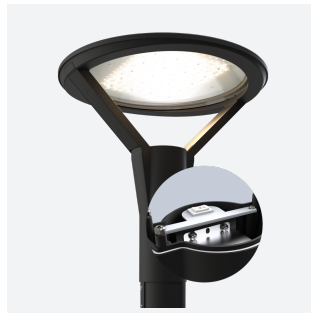

Helix

Helix CCT Post Top 2 Digital Dimming
Code: AHPTLED/2/DD

Category	Streetlights
Application	Commercial, Education, Healthcare, Hospitality, Outdoor, Retail
Specification	Architectural

- Modern die-cast aluminium post top lantern Ideal for large carparks and large open areas
- Electrostatic paint finish for enhanced corrosion resistance
- Suitable for residential and commercial use
- CCT selectable between 3000K and 4000K
- Advanced lens technology providing optimum performance and control.
- 76mm spigot bracket

GENERAL INFORMATION	
Wattage	75W
Lumens Delivered	8500lm (4000K)
Lm/W	114lm/W (4000K)
Beam Angle	145
CRI	70
CCT	3000/4000K
Input	220-240V
Operating Temp	-30°C - 50°C
SDCM	4

TECHNICAL INFORMATION	
Light Source	LED
Colour / Finish	Black
IP Rating	IP66
Class Protection	1
Internal / External	External
Surface / Recessed / Suspended	Pole
Lumen Depreciation	L80 100,000h
Warranty (Years)	5
CE Mark	Yes
Diameter	450 mm
Height	526 mm
Accessories	AHPTLED/60SBA