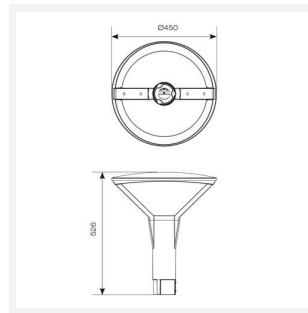

Helix

Helix CCT Post Top 2 Digital Dimming
Code: AHPTLED/2/DD

Category	Streetlights
Application	Commercial, Education, Healthcare, Hospitality, Outdoor, Retail
Specification	Architectural

- Modern die-cast aluminium post top lantern Ideal for large carparks and large open areas
- Electrostatic paint finish for enhanced corrosion resistance
- Suitable for residential and commercial use
- CCT selectable between 3000K and 4000K
- Advanced lens technology providing optimum performance and control.
- 76mm spigot bracket

GENERAL INFORMATION	
Wattage	75W
Lumens Delivered	8500lm (4000K)
Lm/W	114lm/W (4000K)
Beam Angle	145
CRI	70
CCT	3000/4000K
Input	220-240V
Operating Temp	-30°C - 50°C
SDCM	4

TECHNICAL INFORMATION	
Light Source	LED
Colour / Finish	Black
IP Rating	IP66
Class Protection	1
Internal / External	External
Surface / Recessed / Suspended	Pole
Lumen Depreciation	L80 100,000h
Warranty (Years)	5
CE Mark	Yes
Diameter	450 mm
Height	526 mm
Accessories	AHPTLED/60SBA