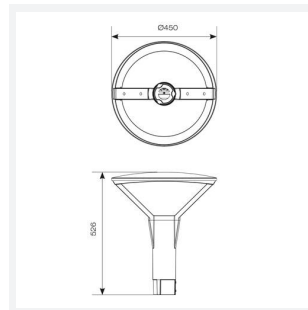

PRODUCT FEATURES

- Modern die-cast aluminium post top lantern Ideal for large carparks and large open areas
- Electrostatic paint finish for enhanced corrosion resistance
- Suitable for residential and commercial use
- CCT selectable between 3000K and 4000K
- Advanced lens technology providing optimum performance and control.
- 76mm spigot bracket

GENERAL INFORMATION

Wattage	75W
Lumens Delivered	8500lm (4000K)
Lm/W	114lm/W (4000K)
Beam Angle	145
CRI	70
CCT	3000/4000K
Input	220/240V
Operating Temp	-30°C - 50°C
SDCM	4

TECHNICAL INFORMATION

Light Source	LED
Colour / Finish	Black
IP Rating	IP66
Class Protection	1
Internal / External	External
Surface / Recessed / Suspended	Pole
Lumen Depreciation	L80 100,000h
Warranty (Years)	5
CE Mark	Yes
Diameter	450 mm
Height	526 mm
Accessories	AHPTLED/60SBA