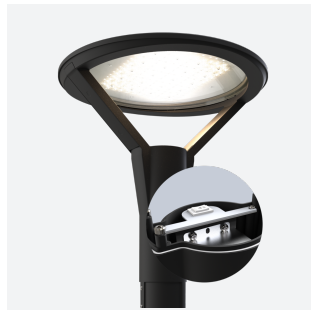

Helix

Helix CCT Post Top 2 Digital Dimming
Code: AHPTLED/2/DD

Category	Streetlights
Application	Commercial, Education, Healthcare, Hospitality, Outdoor, Retail
Specification	Architectural

PRODUCT FEATURES

- Modern die-cast aluminium post top lantern Ideal for large carparks and large open areas
- Electrostatic paint finish for enhanced corrosion resistance
- Suitable for residential and commercial use
- CCT selectable between 3000K and 4000K
- Advanced lens technology providing optimum performance and control.
- 76mm spigot bracket

GENERAL INFORMATION

Wattage	75W
Lumens Delivered	8500lm (4000K)
Lm/W	114lm/W (4000K)
Beam Angle	145
CRI	70
CCT	3000/4000K
Input	220/240V
Operating Temp	-30°C - 50°C
SDCM	4

TECHNICAL INFORMATION

Light Source	LED
Colour / Finish	Black
IP Rating	IP66
Class Protection	1
Internal / External	External
Surface / Recessed / Suspended	Pole
Lumen Depreciation	L80 100,000h
Warranty (Years)	5
CE Mark	Yes
Diameter	450 mm
Height	526 mm
Accessories	AHPTLED/60SBA