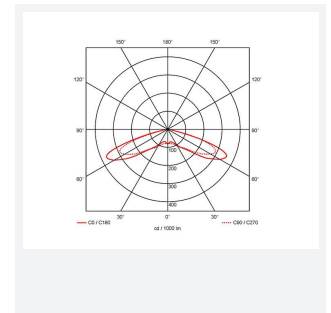

Helix

Helix CCT Post Top 2 DALI
Code: AHPTLED/2/DD3

Category	Streetlights
Application	Commercial, Education, Healthcare, Hospitality, Outdoor, Retail
Specification	Architectural

PRODUCT FEATURES

- Modern die-cast aluminium post top lantern Ideal for large car parks and large open areas
- Electrostatic paint finish for enhanced corrosion resistance
- Suitable for residential and commercial use
- CCT selectable between 3000K and 4000K
- Advanced lens technology providing optimum performance and control.
- 76mm spigot bracket

GENERAL INFORMATION	
Wattage	75W
Lumens Delivered	8500lm (4000K)
Lm/W	114lm/W (4000K)
Beam Angle	145
CRI	70
CCT	3000/4000K
Input	220/240V
Operating Temp	-30°C - 50°C
SDCM	4

TECHNICAL INFORMATION	
Light Source	LED
Colour / Finish	Black
IP Rating	IP66
Class Protection	1
Internal / External	External
Surface / Recessed / Suspended	Pole
Lumen Depreciation	L80 100,000h
Warranty (Years)	5
CE Mark	Yes
Diameter	450 mm
Height	526 mm