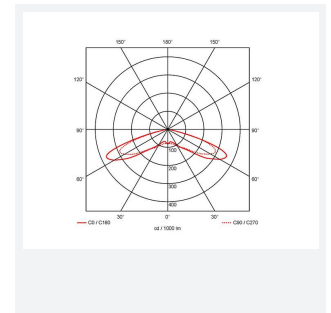

# Helix

Helix CCT Post Top 2 Switch Dim  
Code: AHPTLED/2/DD1

Category	Streetlights
Application	Commercial, Education, Healthcare, Hospitality, Outdoor, Retail
Specification	Architectural

GENERAL INFORMATION	
Wattage	75W
Lumens Delivered	8500lm (4000K)
Lm/W	114lm/W (4000K)
Beam Angle	145
CRI	70
CCT	3000/4000K
Input	220-240V
Operating Temp	-30°C - 50°C
SDCM	4

TECHNICAL INFORMATION	
Light Source	LED
Colour / Finish	Black
IP Rating	IP66
Class Protection	1
Internal / External	External
Surface / Recessed / Suspended	Pole
Lumen Depreciation	L80 100,000h
Warranty (Years)	5
CE Mark	Yes
Diameter	450 mm
Height	526 mm