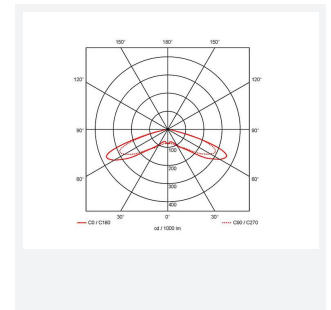

PRODUCT FEATURES

- Modern die-cast aluminium post top lantern Ideal for large carparks and large open areas
- Electrostatic paint finish for enhanced corrosion resistance
- Suitable for residential and commercial use
- CCT selectable between 3000K and 4000K
- Advanced lens technology providing optimum performance and control.
- 76mm spigot bracket

GENERAL INFORMATION

Wattage	40W
Lumens Delivered	4700lm (4000K)
Lm/W	116lm/W (4000K)
Beam Angle	145
CRI	70
CCT	3000/4000K
Input	220/240V
Operating Temp	-30°C - 50°C
SDCM	4
Product Weight without Packaging	7.61 kg

TECHNICAL INFORMATION

Light Source	LED
Colour / Finish	Black
IP Rating	IP66
Class Protection	1
Internal / External	External
Surface / Recessed / Suspended	Pole
Lumen Depreciation	L80 100,000h
Warranty (Years)	5
CE Mark	Yes
Diameter	450 mm
Height	526 mm
Accessories	AHPTLED/60SBA