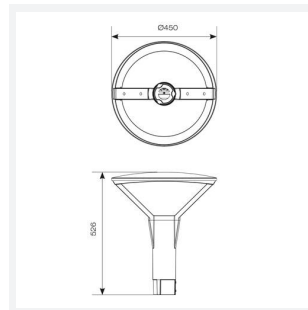

## PRODUCT FEATURES

- Modern die-cast aluminium post top lantern Ideal for large carparks and large open areas
- Electrostatic paint finish for enhanced corrosion resistance
- Suitable for residential and commercial use
- CCT selectable between 3000K and 4000K
- Advanced lens technology providing optimum performance and control.
- 76mm spigot bracket

### GENERAL INFORMATION

Wattage	40W
Lumens Delivered	4700lm (4000K)
Lm/W	116lm/W (4000K)
Beam Angle	145
CRI	70
CCT	3000/4000K
Input	220/240V
Operating Temp	-30°C - 50°C
SDCM	4
Product Weight without Packaging	7.61 kg

### TECHNICAL INFORMATION

Light Source	LED
Colour / Finish	Black
IP Rating	IP66
Class Protection	1
Internal / External	External
Surface / Recessed / Suspended	Pole
Lumen Depreciation	L80 100,000h
Warranty (Years)	5
CE Mark	Yes
Diameter	450 mm
Height	526 mm
Accessories	AHPTLED/60SBA