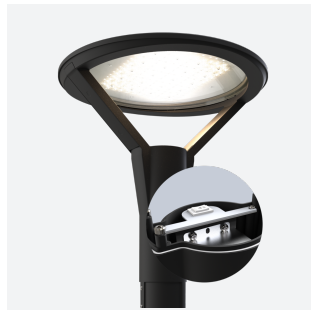

# Helix

Helix CCT Post Top 1  
Code: AHPTLED/1

Category	Streetlights
Application	Commercial, Education, Healthcare, Hospitality, Outdoor, Retail
Specification	Architectural

## PRODUCT FEATURES

- Modern die-cast aluminium post top lantern Ideal for large carparks and large open areas
- Electrostatic paint finish for enhanced corrosion resistance
- Suitable for residential and commercial use
- CCT selectable between 3000K and 4000K
- Advanced lens technology providing optimum performance and control.
- 76mm spigot bracket

### GENERAL INFORMATION

Wattage	40W
Lumens Delivered	4700lm (4000K)
Lm/W	116lm/W (4000K)
Beam Angle	145
CRI	70
CCT	3000/4000K
Input	220/240V
Operating Temp	-30°C - 50°C
SDCM	4
Product Weight without Packaging	7.61 kg

### TECHNICAL INFORMATION

Light Source	LED
Colour / Finish	Black
IP Rating	IP66
Class Protection	1
Internal / External	External
Surface / Recessed / Suspended	Pole
Lumen Depreciation	L80 100,000h
Warranty (Years)	5
CE Mark	Yes
Diameter	450 mm
Height	526 mm
Accessories	AHPTLED/60SBA