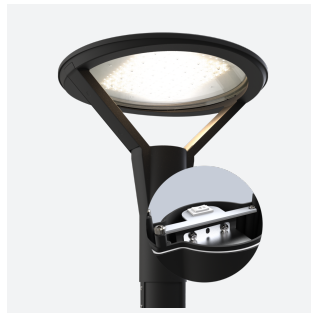

Helix

Helix CCT Post Top 1
Code: AHPTLED/1

Category	Streetlights
Application	Commercial, Education, Healthcare, Hospitality, Outdoor, Retail
Specification	Architectural

- Modern die-cast aluminium post top lantern Ideal for large carparks and large open areas
- Electrostatic paint finish for enhanced corrosion resistance
- Suitable for residential and commercial use
- CCT selectable between 3000K and 4000K
- Advanced lens technology providing optimum performance and control.
- 76mm spigot bracket

GENERAL INFORMATION

Wattage	40W
Lumens Delivered	4700lm (4000K)
Lm/W	116lm/W (4000K)
Beam Angle	145
CRI	70
CCT	3000/4000K
Input	220-240V
Operating Temp	-30°C - 50°C
SDCM	4
Product Weight without Packaging	7.61 kg

TECHNICAL INFORMATION

Light Source	LED
Colour / Finish	Black
IP Rating	IP66
Class Protection	1
Internal / External	External
Surface / Recessed / Suspended	Pole
Lumen Depreciation	L80 100,000h
Warranty (Years)	5
CE Mark	Yes
Diameter	450 mm
Height	526 mm
Accessories	AHPTLED/60SBA