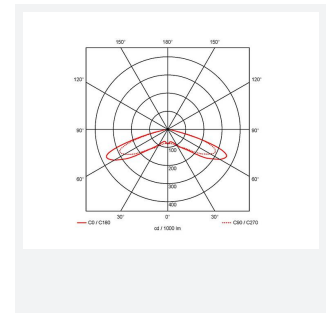

- Modern die-cast aluminium post top lantern Ideal for large carparks and large open areas
- Electrostatic paint finish for enhanced corrosion resistance
- Suitable for residential and commercial use
- CCT selectable between 3000K and 4000K
- Advanced lens technology providing optimum performance and control.
- 76mm spigot bracket

GENERAL INFORMATION

Wattage	40W
Lumens Delivered	4700lm (4000K)
Lm/W	116lm/W (4000K)
Beam Angle	145
CRI	70
CCT	3000/4000K
Input	220-240V
Operating Temp	-30°C - 50°C
SDCM	4
Product Weight without Packaging	7.61 kg

TECHNICAL INFORMATION

Light Source	LED
Colour / Finish	Black
IP Rating	IP66
Class Protection	1
Internal / External	External
Surface / Recessed / Suspended	Pole
Lumen Depreciation	L80 100,000h
Warranty (Years)	5
CE Mark	Yes
Diameter	450 mm
Height	526 mm
Accessories	AHPTLED/60SBA