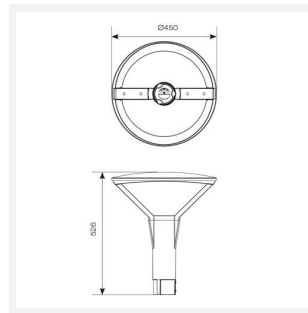

Helix

Helix CCT Post Top 1
Code: AHPTLED/1

Category	Streetlights
Application	Commercial, Education, Healthcare, Hospitality, Outdoor, Retail
Specification	Architectural

- Modern die-cast aluminium post top lantern Ideal for large carparks and large open areas
- Electrostatic paint finish for enhanced corrosion resistance
- Suitable for residential and commercial use
- CCT selectable between 3000K and 4000K
- Advanced lens technology providing optimum performance and control.
- 76mm spigot bracket

GENERAL INFORMATION

Wattage	40W
Lumens Delivered	4700lm (4000K)
Lm/W	116lm/W (4000K)
Beam Angle	145
CRI	70
CCT	3000/4000K
Input	220-240V
Operating Temp	-30°C - 50°C
SDCM	4
Product Weight without Packaging	7.61 kg

TECHNICAL INFORMATION

Light Source	LED
Colour / Finish	Black
IP Rating	IP66
Class Protection	1
Internal / External	External
Surface / Recessed / Suspended	Pole
Lumen Depreciation	L80 100,000h
Warranty (Years)	5
CE Mark	Yes
Diameter	450 mm
Height	526 mm
Accessories	AHPTLED/60SBA