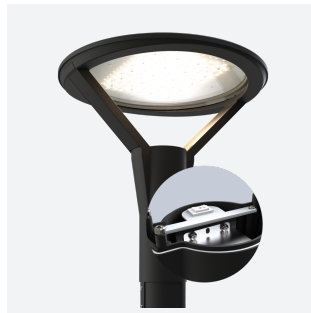

Helix

Helix CCT Post Top 1 DALI
Code: AHPTLED/1/DD3

Category	Streetlights
Application	Commercial, Education, Healthcare, Hospitality, Outdoor, Retail
Specification	Architectural

PRODUCT FEATURES

- Modern die-cast aluminium post top lantern Ideal for large car parks and large open areas
- Electrostatic paint finish for enhanced corrosion resistance
- Suitable for residential and commercial use
- CCT selectable between 3000K and 4000K
- Advanced lens technology providing optimum performance and control.
- 76mm spigot bracket

GENERAL INFORMATION	
Wattage	40W
Lumens Delivered	4700lm (4000K)
Lm/W	116lm/W (4000K)
Beam Angle	145
CRI	70
CCT	3000/4000K
Input	220/240V
Operating Temp	-30°C - 50°C
SDCM	4
Product Weight without Packaging	7.61 kg

TECHNICAL INFORMATION	
Light Source	LED
Colour / Finish	Black
IP Rating	IP66
Class Protection	1
Internal / External	External
Surface / Recessed / Suspended	Pole
Lumen Depreciation	L80 100,000h
Warranty (Years)	5
CE Mark	Yes
Diameter	450 mm
Height	526 mm