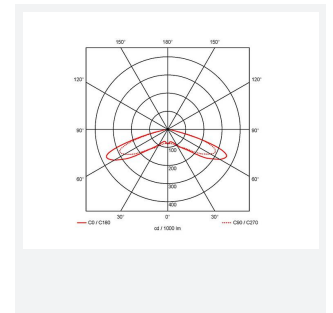

PRODUCT FEATURES

- Modern die-cast aluminium post top lantern Ideal for large car parks and large open areas
- Electrostatic paint finish for enhanced corrosion resistance
- Suitable for residential and commercial use
- CCT selectable between 3000K and 4000K
- Advanced lens technology providing optimum performance and control.
- 76mm spigot bracket

GENERAL INFORMATION	
Wattage	40W
Lumens Delivered	4700lm (4000K)
Lm/W	116lm/W (4000K)
Beam Angle	145
CRI	70
CCT	3000/4000K
Input	220/240V
Operating Temp	-30°C - 50°C
SDCM	4
Product Weight without Packaging	7.61 kg

TECHNICAL INFORMATION	
Light Source	LED
Colour / Finish	Black
IP Rating	IP66
Class Protection	1
Internal / External	External
Surface / Recessed / Suspended	Pole
Lumen Depreciation	L80 100,000h
Warranty (Years)	5
CE Mark	Yes
Diameter	450 mm
Height	526 mm