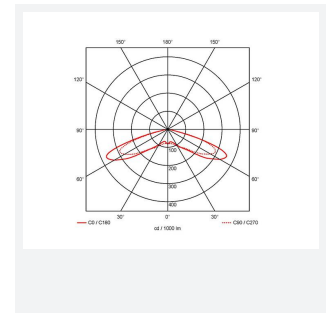

PRODUCT FEATURES

- Modern die-cast aluminium post top lantern Ideal for large car parks and large open areas
- Electrostatic paint finish for enhanced corrosion resistance
- Suitable for residential and commercial use
- CCT selectable between 3000K and 4000K
- Advanced lens technology providing optimum performance and control.
- 76mm spigot bracket

GENERAL INFORMATION

Wattage	40W
Lumens Delivered	4700lm (4000K)
Lm/W	116lm/W (4000K)
Beam Angle	145
CRI	70
CCT	3000/4000K
Input	220-240V
Operating Temp	-30°C - 50°C
SDCM	4
Product Weight without Packaging	7.61 kg

TECHNICAL INFORMATION

Light Source	LED
Colour / Finish	Black
IP Rating	IP66
Class Protection	1
Internal / External	External
Surface / Recessed / Suspended	Pole
Lumen Depreciation	L80 100,000h
Warranty (Years)	5
CE Mark	Yes
Diameter	450 mm
Height	526 mm