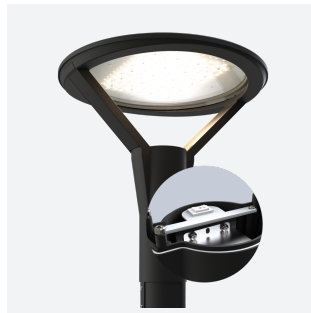

Helix

Helix CCT Post Top 1 DALI
Code: AHPTLED/1/DD3

Category	Streetlights
Application	Commercial, Education, Healthcare, Hospitality, Outdoor, Retail
Specification	Architectural

PRODUCT FEATURES

- Modern die-cast aluminium post top lantern Ideal for large car parks and large open areas
- Electrostatic paint finish for enhanced corrosion resistance
- Suitable for residential and commercial use
- CCT selectable between 3000K and 4000K
- Advanced lens technology providing optimum performance and control.
- 76mm spigot bracket

GENERAL INFORMATION

Wattage	40W
Lumens Delivered	4700lm (4000K)
Lm/W	116lm/W (4000K)
Beam Angle	145
CRI	70
CCT	3000/4000K
Input	220-240V
Operating Temp	-30°C - 50°C
SDCM	4
Product Weight without Packaging	7.61 kg

TECHNICAL INFORMATION

Light Source	LED
Colour / Finish	Black
IP Rating	IP66
Class Protection	1
Internal / External	External
Surface / Recessed / Suspended	Pole
Lumen Depreciation	L80 100,000h
Warranty (Years)	5
CE Mark	Yes
Diameter	450 mm
Height	526 mm