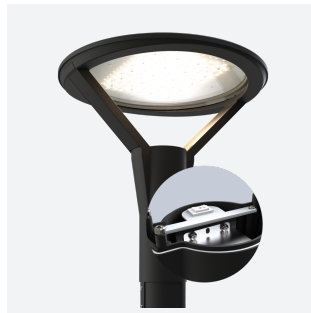

Helix

Helix CCT Post Top 1 Switch Dim
Code: AHPTLED/1/DD1

Category	Streetlights
Application	Commercial, Education, Healthcare, Hospitality, Outdoor, Retail
Specification	Architectural

PRODUCT FEATURES

- Modern die-cast aluminium post top lantern Ideal for large car parks and large open areas
- Electrostatic paint finish for enhanced corrosion resistance
- Suitable for residential and commercial use
- CCT selectable between 3000K and 4000K
- Advanced lens technology providing optimum performance and control.
- 76mm spigot bracket

GENERAL INFORMATION

Wattage	40W
Lumens Delivered	4700lm (4000K)
Lm/W	116lm/W (4000K)
Beam Angle	145
CRI	70
CCT	3000/4000K
Input	220/240V
Operating Temp	-30°C - 50°C
SDCM	4

TECHNICAL INFORMATION

Light Source	LED
Colour / Finish	Black
IP Rating	IP66
Class Protection	1
Internal / External	External
Surface / Recessed / Suspended	Pole
Lumen Depreciation	L80 100,000h
Warranty (Years)	5
CE Mark	Yes
Diameter	450 mm
Height	526 mm