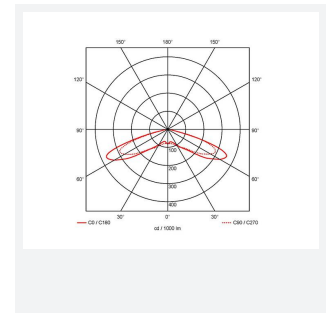

Helix

Helix CCT Post Top 1 Switch Dim
Code: AHPTLED/1/DD1

Category	Streetlights
Application	Commercial, Education, Healthcare, Hospitality, Outdoor, Retail
Specification	Architectural

PRODUCT FEATURES

- Modern die-cast aluminium post top lantern Ideal for large car parks and large open areas
- Electrostatic paint finish for enhanced corrosion resistance
- Suitable for residential and commercial use
- CCT selectable between 3000K and 4000K
- Advanced lens technology providing optimum performance and control.
- 76mm spigot bracket

GENERAL INFORMATION

Wattage	40W
Lumens Delivered	4700lm (4000K)
Lm/W	116lm/W (4000K)
Beam Angle	145
CRI	70
CCT	3000/4000K
Input	220/240V
Operating Temp	-30°C - 50°C
SDCM	4

TECHNICAL INFORMATION

Light Source	LED
Colour / Finish	Black
IP Rating	IP66
Class Protection	1
Internal / External	External
Surface / Recessed / Suspended	Pole
Lumen Depreciation	L80 100,000h
Warranty (Years)	5
CE Mark	Yes
Diameter	450 mm
Height	526 mm