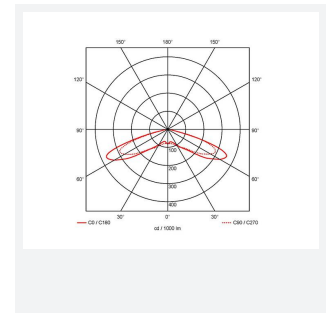

# Helix

Helix CCT Post Top 1 Switch Dim  
Code: AHPTLED/1/DD1

Category	Streetlights
Application	Commercial, Education, Healthcare, Hospitality, Outdoor, Retail
Specification	Architectural

### GENERAL INFORMATION

Wattage	40W
Lumens Delivered	4700lm (4000K)
Lm/W	116lm/W (4000K)
Beam Angle	145
CRI	70
CCT	3000/4000K
Input	220-240V
Operating Temp	-30°C - 50°C
SDCM	4

### TECHNICAL INFORMATION

Light Source	LED
Colour / Finish	Black
IP Rating	IP66
Class Protection	1
Internal / External	External
Surface / Recessed / Suspended	Pole
Lumen Depreciation	L80 100,000h
Warranty (Years)	5
CE Mark	Yes
Diameter	450 mm
Height	526 mm