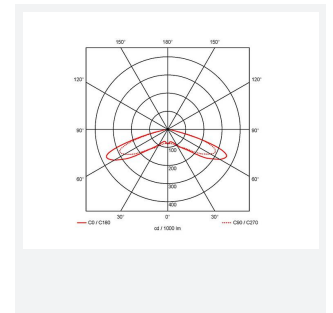

PRODUCT FEATURES

- Modern die-cast aluminium post top lantern Ideal for large car parks and large open areas
- Electrostatic paint finish for enhanced corrosion resistance
- Suitable for residential and commercial use
- CCT selectable between 3000K and 4000K and power selectable; offering a choice of 4 outputs, in one luminaire
- Advanced lens technology providing optimum performance and control
- 76mm spigot bracket

GENERAL INFORMATION

Wattage	20W - 75W
Lumens Delivered	2500lm - 8800lm (4000K)
Lm/W	118lm/W
Beam Angle	145
CRI	70
CCT	3000K/4000K selectable
Input	100/240V
Operating Temp	-30°C to 50°C
SDCM	4
Product Weight without Packaging	7.61 kg

TECHNICAL INFORMATION

Light Source	LED
Colour / Finish	Black
IP Rating	IP66
Class Protection	1
Internal / External	External
Lumen Depreciation	L80 100,000h
Warranty (Years)	5
CE Mark	Yes