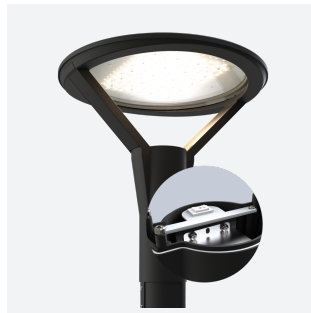

# Helix Post Top

Helix Post Top  
Code: AHPT/1

<b>Application</b>	Commercial, Education, Healthcare, Hospitality, Outdoor, Retail
<b>Specification</b>	Architectural

## PRODUCT FEATURES

- Modern die-cast aluminium post top lantern Ideal for large car parks and large open areas
- Electrostatic paint finish for enhanced corrosion resistance
- Suitable for residential and commercial use
- CCT selectable between 3000K and 4000K and power selectable; offering a choice of 4 outputs, in one luminaire
- Advanced lens technology providing optimum performance and control
- 76mm spigot bracket

### GENERAL INFORMATION

Wattage	20W - 75W
Lumens Delivered	2500lm - 8800lm (4000K)
Lm/W	118lm/W
Beam Angle	145
CRI	70
CCT	3000K/4000K selectable
Input	100/240V
Operating Temp	-30°C to 50°C
SDCM	4
Product Weight without Packaging	7.61 kg