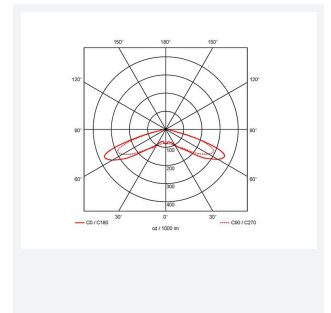

Helix Post Top

Application Commercial, Education, Healthcare, Hospitality, Outdoor, Retail

Specification Architectural

Helix Post Top

Code: AHPT/1