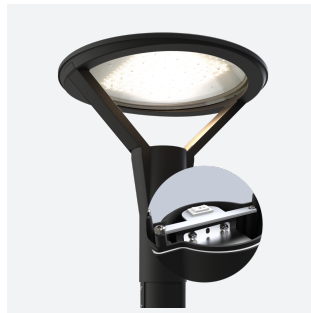

Helix Post Top

Application Commercial, Education, Healthcare, Hospitality, Outdoor, Retail

Specification Architectural

Helix Post Top

Code: AHPT/1

- Modern die-cast aluminium post top lantern Ideal for large car parks and large open areas
- Electrostatic paint finish for enhanced corrosion resistance
- Suitable for residential and commercial use
- CCT selectable between 3000K and 4000K and power selectable; offering a choice of 4 outputs, in one luminaire
- Advanced lens technology providing optimum performance and control
- 76mm spigot bracket

GENERAL INFORMATION	
Wattage	20W - 75W
Lumens Delivered	2500lm - 8800lm (4000K)
Lm/W	118lm/W
Beam Angle	145
CRI	70
CCT	3000K/4000K selectable
Input	220-240V
Operating Temp	-30°C to 50°C
SDCM	4
Product Weight without Packaging	7.61 kg

TECHNICAL INFORMATION	
Light Source	LED
Colour / Finish	Black
IP Rating	IP66
Class Protection	1
Internal / External	External
Lumen Depreciation	L80 100,000h
Warranty (Years)	5
CE Mark	Yes
Diameter	450 mm
Height	526 mm