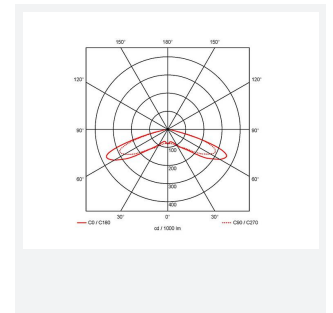

- Modern die-cast aluminium post top lantern Ideal for large car parks and large open areas
- Electrostatic paint finish for enhanced corrosion resistance
- Suitable for residential and commercial use
- CCT selectable between 3000K and 4000K and power selectable; offering a choice of 4 outputs, in one luminaire
- Advanced lens technology providing optimum performance and control
- 76mm spigot bracket

GENERAL INFORMATION	
Wattage	20W - 75W
Lumens Delivered	2500lm - 8800lm (4000K)
Lm/W	118lm/W
Beam Angle	145
CRI	70
CCT	3000K/4000K selectable
Input	100/240V
Operating Temp	-30°C to 50°C
SDCM	4

TECHNICAL INFORMATION	
Light Source	LED
Colour / Finish	Black
IP Rating	IP66
Class Protection	1
Internal / External	External
Lumen Depreciation	L80 100,000h
Warranty (Years)	5
CE Mark	Yes