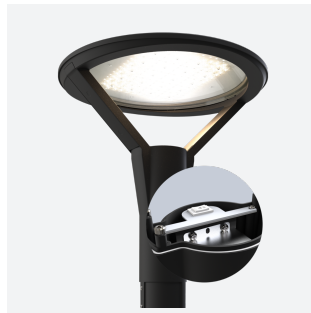

Helix Post Top

Helix Post Top DALI
Code: AHPT/1/DD3

Application	Commercial, Education, Healthcare, Hospitality, Outdoor, Retail
Specification	Architectural

PRODUCT FEATURES

- Modern die-cast aluminium post top lantern Ideal for large car parks and large open areas
- Electrostatic paint finish for enhanced corrosion resistance
- Suitable for residential and commercial use
- CCT selectable between 3000K and 4000K and power selectable; offering a choice of 4 outputs, in one luminaire
- Advanced lens technology providing optimum performance and control
- 76mm spigot bracket

GENERAL INFORMATION

Wattage	20W - 75W
Lumens Delivered	2500lm - 8800lm (4000K)
Lm/W	118lm/W
Beam Angle	145
CRI	70
CCT	3000K/4000K selectable
Input	100/240V
Operating Temp	-30°C to 50°C
SDCM	4

TECHNICAL INFORMATION