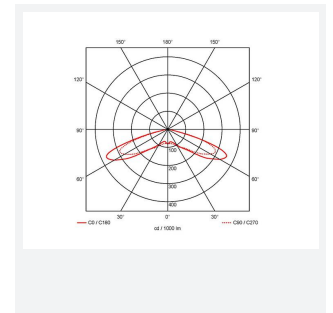

PRODUCT FEATURES

- Modern die-cast aluminium post top lantern Ideal for large car parks and large open areas
- Electrostatic paint finish for enhanced corrosion resistance
- Suitable for residential and commercial use
- CCT selectable between 3000K and 4000K and power selectable; offering a choice of 4 outputs, in one luminaire
- Advanced lens technology providing optimum performance and control
- 76mm spigot bracket

GENERAL INFORMATION

Wattage	20W - 75W
Lumens Delivered	2500lm - 8800lm (4000K)
Lm/W	118lm/W
Beam Angle	145
CRI	70
CCT	3000K/4000K selectable
Input	100/240V
Operating Temp	-30°C to 50°C
SDCM	4

TECHNICAL INFORMATION

Light Source	LED
Colour / Finish	Black
IP Rating	IP66
Class Protection	1
Internal / External	External
Lumen Depreciation	L80 100,000h
Warranty (Years)	5
CE Mark	Yes