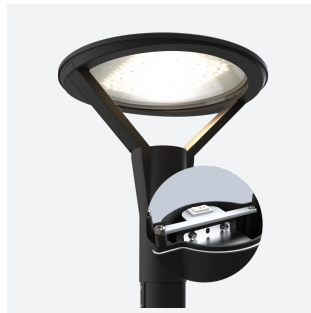

Helix Post Top

Helix Post Top DALI
Code: AHPT/1/DD3

Application Commercial, Education, Healthcare, Hospitality, Outdoor, Retail

Specification Architectural

- Modern die-cast aluminium post top lantern Ideal for large car parks and large open areas
- Electrostatic paint finish for enhanced corrosion resistance
- Suitable for residential and commercial use
- CCT selectable between 3000K and 4000K and power selectable; offering a choice of 4 outputs, in one luminaire
- Advanced lens technology providing optimum performance and control
- 76mm spigot bracket

GENERAL INFORMATION	
Wattage	20W - 75W
Lumens Delivered	2500lm - 8800lm (4000K)
Lm/W	118lm/W
Beam Angle	145
CRI	70
CCT	3000K/4000K selectable
Input	100/240V
Operating Temp	-30°C to 50°C
SDCM	4

TECHNICAL INFORMATION	
Light Source	LED
Colour / Finish	Black
IP Rating	IP66
Class Protection	1
Internal / External	External
Lumen Depreciation	L80 100,000h
Warranty (Years)	5
CE Mark	Yes