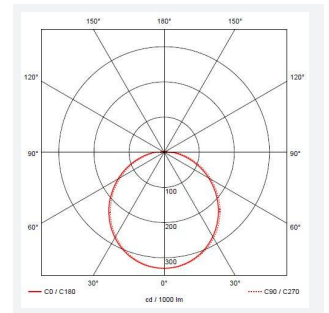

Helder Oval

Helder CCT Oval Bulkhead White
Code: AHELED/OW

Category	Bulkheads
Application	Ancillary, Hospitality, Outdoor, Residential, Retail
Specification	Performance

PRODUCT FEATURES

- All polycarbonate oval bulkhead suitable for external semi-commercial and residential applications
- CCT selectable between 3000K, 4000K and 6500K
- Polycarbonate opal diffuser
- Fast loop-in / loop-out connections
- Body options of black or white
- Non-dimmable

GENERAL INFORMATION	
Wattage	12W
Lumens Delivered	1100lm (4000K)
Lm/W	96lm/W (4000K)
Beam Angle	110
CRI	80
CCT	3000/4000/6000K
Input	220/240V
Operating Temp	-5°C - 25°C
SDCM	6
Product Weight without Packaging	0.289 kg

TECHNICAL INFORMATION	
Light Source	LED
Colour / Finish	White
IP Rating	IP54
Class Protection	2
Internal / External	External
Surface / Recessed / Suspended	Ceiling, Wall
Lumen Depreciation	L80 54,000h
Warranty (Years)	2
CE Mark	Yes