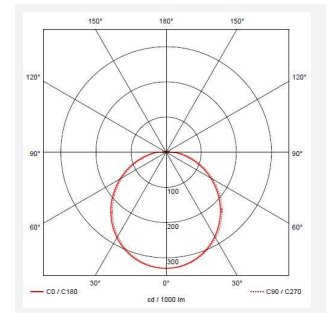

# Helder Oval

Helder CCT Oval Bulkhead White  
Code: AHELED/OW

Category	Bulkheads
Application	Ancillary, Hospitality, Outdoor, Residential, Retail
Specification	Performance

GENERAL INFORMATION	
Wattage	12.5W
Lumens Delivered	1100lm (4000K)
Lm/W	96lm/W (4000K)
Beam Angle	110
CRI	80
CCT	3000/4000/6500K
Input	220-240V
Operating Temp	-5°C - 25°C
SDCM	6
Product Weight without Packaging	0.289 kg

TECHNICAL INFORMATION	
Light Source	LED
Colour / Finish	White
IP Rating	IP54
Class Protection	2
Internal / External	External
Surface / Recessed / Suspended	Ceiling, Wall
Lumen Depreciation	L80 54,000h
Warranty (Years)	2
CE Mark	Yes