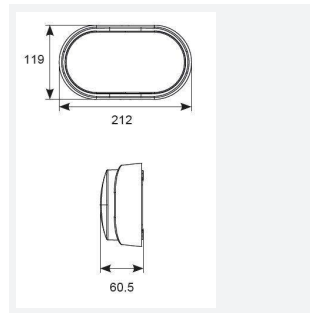

Helder Oval

Helder CCT Oval Bulkhead White
Code: AHELED/OW

Category	Bulkheads
Application	Ancillary, Hospitality, Outdoor, Residential, Retail
Specification	Performance

PRODUCT FEATURES

- All polycarbonate oval bulkhead suitable for external semi-commercial and residential applications
- CCT selectable between 3000K, 4000K and 6500K
- Polycarbonate opal diffuser
- Fast loop-in / loop-out connections
- Body options of black or white
- Non-dimmable

GENERAL INFORMATION	
Wattage	12W
Lumens Delivered	1100lm (4000K)
Lm/W	96lm/W (4000K)
Beam Angle	110
CRI	80
CCT	3000/4000/6000K
Input	220/240V
Operating Temp	-5°C - 25°C
SDCM	6
Product Weight without Packaging	0.289 kg