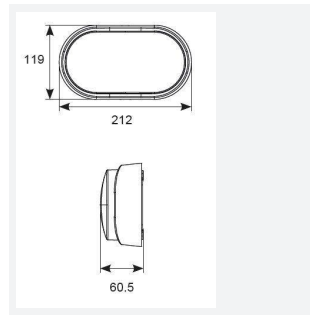

Helder Oval

Helder CCT Oval Bulkhead White
Code: AHELED/OW

Category	Bulkheads
Application	Ancillary, Hospitality, Outdoor, Residential, Retail
Specification	Performance

PRODUCT FEATURES

- All polycarbonate oval bulkhead suitable for external semi-commercial and residential applications
- CCT selectable between 3000K, 4000K and 6500K
- Polycarbonate opal diffuser
- Fast loop-in / loop-out connections
- Body options of black or white
- Non-dimmable

GENERAL INFORMATION	
Wattage	12W
Lumens Delivered	1100lm (4000K)
Lm/W	96lm/W (4000K)
Beam Angle	110
CRI	80
CCT	3000/4000/6000K
Input	220-240V
Operating Temp	-5°C - 25°C
SDCM	6
Product Weight without Packaging	0.289 kg