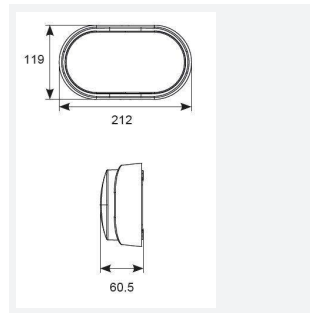

# Helder Oval

Helder CCT Oval Bulkhead White  
Code: AHELED/OW

Category	Bulkheads
Application	Ancillary, Hospitality, Outdoor, Residential, Retail
Specification	Performance

GENERAL INFORMATION	
Wattage	12.5W
Lumens Delivered	1100lm (4000K)
Lm/W	96lm/W (4000K)
Beam Angle	110
CRI	80
CCT	3000/4000/6500K
Input	220-240V
Operating Temp	-5°C - 25°C
SDCM	6
Product Weight without Packaging	0.289 kg