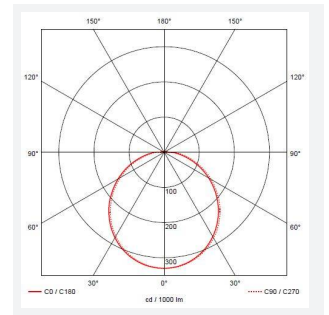

Helder Oval

Helder CCT Oval Bulkhead White
Code: AHELED/OW

Category	Bulkheads
Application	Ancillary, Hospitality, Outdoor, Residential, Retail
Specification	Performance

PRODUCT FEATURES

- All polycarbonate oval bulkhead suitable for external semi-commercial and residential applications
- CCT selectable between 3000K, 4000K and 6500K
- Polycarbonate opal diffuser
- Fast loop-in / loop-out connections
- Body options of black or white
- Non-dimmable

GENERAL INFORMATION	
Wattage	12W
Lumens Delivered	1100lm (4000K)
Lm/W	96lm/W (4000K)
Beam Angle	110
CRI	80
CCT	3000/4000/6000K
Input	220-240V
Operating Temp	-5°C - 25°C
SDCM	6
Product Weight without Packaging	0.289 kg

TECHNICAL INFORMATION	
Light Source	LED
Colour / Finish	White
IP Rating	IP54
Class Protection	2
Internal / External	External
Surface / Recessed / Suspended	Ceiling, Wall
Lumen Depreciation	L80 54,000h
Warranty (Years)	2
CE Mark	Yes