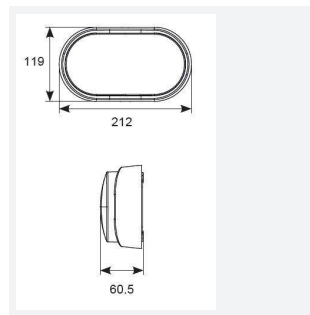

Helder Oval

Helder CCT Oval Bulkhead Black
Code: AHELED/OB

Category	Bulkheads
Application	Ancillary, Hospitality, Outdoor, Residential, Retail
Specification	Performance

PRODUCT FEATURES

- All polycarbonate oval bulkhead suitable for external semi-commercial and residential applications
- CCT selectable between 3000K, 4000K and 6500K
- Polycarbonate opal diffuser
- Fast loop-in / loop-out connections
- Body options of black or white
- Non-dimmable

GENERAL INFORMATION	
Wattage	12W
Lumens Delivered	1100lm (4000K)
Lm/W	96lm/W (4000K)
Beam Angle	110
CRI	80
CCT	3000/4000/6000K
Input	220/240V
Operating Temp	-5°C - 25°C
SDCM	6
Product Weight without Packaging	0.289 kg