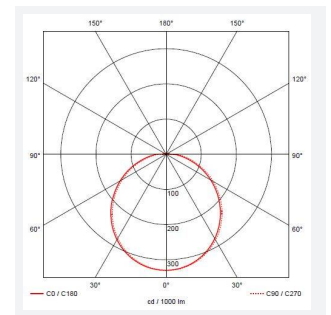

Helder Oval

Helder CCT Oval Bulkhead Black
Code: AHELED/OB

Category	Bulkheads
Application	Ancillary, Hospitality, Outdoor, Residential, Retail
Specification	Performance

PRODUCT FEATURES

- All polycarbonate oval bulkhead suitable for external semi-commercial and residential applications
- CCT selectable between 3000K, 4000K and 6500K
- Polycarbonate opal diffuser
- Fast loop-in / loop-out connections
- Body options of black or white
- Non-dimmable

GENERAL INFORMATION	
Wattage	12W
Lumens Delivered	1100lm (4000K)
Lm/W	96lm/W (4000K)
Beam Angle	110
CRI	80
CCT	3000/4000/6000K
Input	220/240V
Operating Temp	-5°C - 25°C
SDCM	6
Product Weight without Packaging	0.289 kg

TECHNICAL INFORMATION	
Light Source	LED
Colour / Finish	Black
IP Rating	IP54
Class Protection	2
Internal / External	External
Surface / Recessed / Suspended	Ceiling, Wall
Lumen Depreciation	L80 54,000h
Warranty (Years)	2
CE Mark	Yes