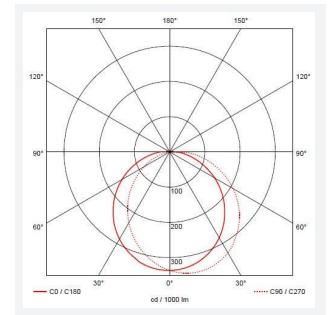

Helder Circular

Helder CCT Circular Bulkhead Eyelid White
Code: AHELED/EW

Category	Bulkheads
Application	Ancillary, Hospitality, Outdoor, Residential, Retail
Specification	Performance

PRODUCT FEATURES

- All polycarbonate circular bulkhead suitable for external semi-commercial and residential applications
- CCT selectable between 3000K, 4000K and 6500K
- Polycarbonate opal diffuser
- Fast loop-in / loop-out connections
- Body options of black or white with eyelid cover
- Non-dimmable

GENERAL INFORMATION	
Wattage	12W
Lumens Delivered	660lm (4000K)
Lm/W	54lm/W (4000K)
Beam Angle	110
CRI	80
CCT	3000/4000/6000K
Input	220-240V
Operating Temp	-5°C - 25°C
SDCM	6
Product Weight without Packaging	0.408 kg

TECHNICAL INFORMATION	
Light Source	LED
Colour / Finish	White
IP Rating	IP54
Class Protection	2
Internal / External	External
Surface / Recessed / Suspended	Ceiling, Wall
Lumen Depreciation	L80 54,000h
Warranty (Years)	2
CE Mark	Yes
Diameter	215 mm