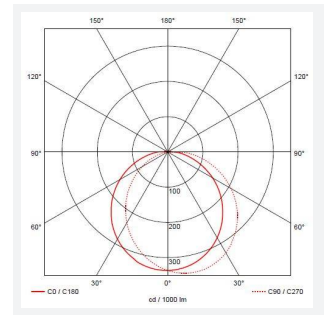

# Helder Circular

Helder CCT Circular Bulkhead Eyelid White  
Code: AHELED/EW

Category	Bulkheads
Application	Ancillary, Hospitality, Outdoor, Residential, Retail
Specification	Performance

GENERAL INFORMATION	
Wattage	13W
Lumens Delivered	660lm (4000K)
Lm/W	54lm/W (4000K)
Beam Angle	110
CRI	80
CCT	3000/4000/6500K
Input	220-240V
Operating Temp	-5°C - 25°C
SDCM	6
Product Weight without Packaging	0.408 kg

TECHNICAL INFORMATION	
Light Source	LED
Colour / Finish	White
IP Rating	IP54
Class Protection	2
Internal / External	External
Surface / Recessed / Suspended	Ceiling, Wall
Lumen Depreciation	L80 54,000h
Warranty (Years)	2
CE Mark	Yes
Diameter	215 mm