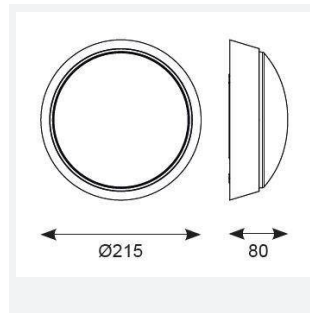

# Helder Circular

Helder CCT Circular Bulkhead Eyelid White  
Code: AHELED/EW

Category	Bulkheads
Application	Ancillary, Hospitality, Outdoor, Residential, Retail
Specification	Performance

## PRODUCT FEATURES

- All polycarbonate circular bulkhead suitable for external semi-commercial and residential applications
- CCT selectable between 3000K, 4000K and 6500K
- Polycarbonate opal diffuser
- Fast loop-in / loop-out connections
- Body options of black or white with eyelid cover
- Non-dimmable

GENERAL INFORMATION	
Wattage	12W
Lumens Delivered	660lm (4000K)
Lm/W	54lm/W (4000K)
Beam Angle	110
CRI	80
CCT	3000/4000/6000K
Input	220/240V
Operating Temp	-5°C - 25°C
SDCM	6
Product Weight without Packaging	0.408 kg

TECHNICAL INFORMATION	
Light Source	LED
Colour / Finish	White
IP Rating	IP54
Class Protection	2
Internal / External	External
Surface / Recessed / Suspended	Ceiling, Wall
Lumen Depreciation	L80 54,000h
Warranty (Years)	2
CE Mark	Yes
Diameter	215 mm