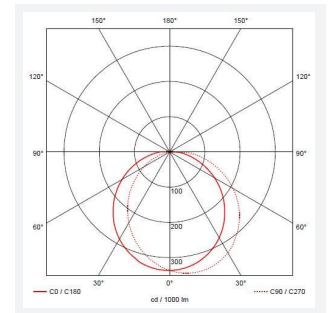

# Helder Circular

Helder CCT Circular Bulkhead Eyelid White  
Code: AHELED/EW

Category	Bulkheads
Application	Ancillary, Hospitality, Outdoor, Residential, Retail
Specification	Performance

GENERAL INFORMATION	
Wattage	12W
Lumens Delivered	660lm (4000K)
Lm/W	54lm/W (4000K)
Beam Angle	110
CRI	80
CCT	3000/4000/6000K
Input	220/240V
Operating Temp	-5°C - 25°C
SDCM	6
Product Weight without Packaging	0.408 kg

TECHNICAL INFORMATION	
Light Source	LED
Colour / Finish	White
IP Rating	IP54
Class Protection	2
Internal / External	External
Surface / Recessed / Suspended	Ceiling, Wall
Lumen Depreciation	L80 54,000h
Warranty (Years)	2
CE Mark	Yes
Diameter	215 mm