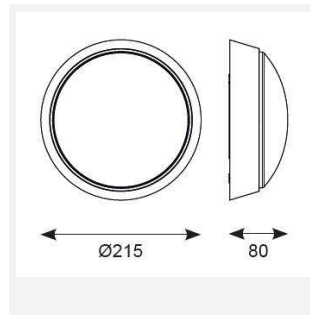

# Helder Circular

Helder CCT Circular Bulkhead Eyelid White  
Code: AHELED/EW

Category	Bulkheads
Application	Ancillary, Hospitality, Outdoor, Residential, Retail
Specification	Performance

GENERAL INFORMATION	
Wattage	13W
Lumens Delivered	660lm (4000K)
Lm/W	54lm/W (4000K)
Beam Angle	110
CRI	80
CCT	3000/4000/6500K
Input	220-240V
Operating Temp	-5°C - 25°C
SDCM	6
Product Weight without Packaging	0.408 kg

TECHNICAL INFORMATION	
Light Source	LED
Colour / Finish	White
IP Rating	IP54
Class Protection	2
Internal / External	External
Surface / Recessed / Suspended	Ceiling, Wall
Lumen Depreciation	L80 54,000h
Warranty (Years)	2
CE Mark	Yes
Diameter	215 mm