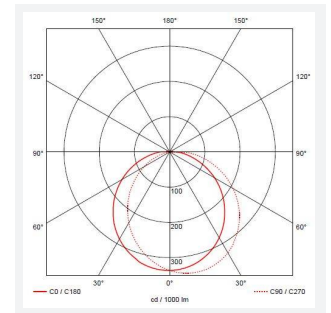

# Helder Circular

Helder CCT Circular Bulkhead Eyelid White  
Code: AHELED/EW

Category	Bulkheads
Application	Ancillary, Hospitality, Outdoor, Residential, Retail
Specification	Performance

GENERAL INFORMATION	
Wattage	13W
Lumens Delivered	660lm (4000K)
Lm/W	54lm/W (4000K)
Beam Angle	110
CRI	80
CCT	3000/4000/6500K
Input	220-240V
Operating Temp	-5°C - 25°C
SDCM	6
Product Weight without Packaging	0.408 kg

TECHNICAL INFORMATION	
Light Source	LED
Colour / Finish	White
IP Rating	IP54
Class Protection	2
Internal / External	External
Surface / Recessed / Suspended	Ceiling, Wall
Lumen Depreciation	L80 54,000h
Warranty (Years)	2
CE Mark	Yes
Diameter	215 mm