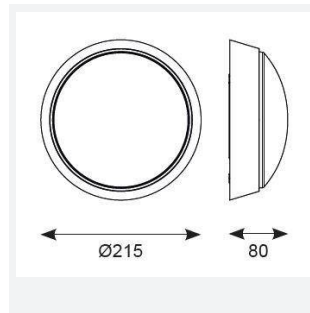

# Helder Circular

Helder CCT Circular Bulkhead Eyelid White  
Code: AHELED/EW

Category	Bulkheads
Application	Ancillary, Hospitality, Outdoor, Residential, Retail
Specification	Performance

## PRODUCT FEATURES

- All polycarbonate circular bulkhead suitable for external semi-commercial and residential applications
- CCT selectable between 3000K, 4000K and 6500K
- Polycarbonate opal diffuser
- Fast loop-in / loop-out connections
- Body options of black or white with eyelid cover
- Non-dimmable

GENERAL INFORMATION	
Wattage	13W
Lumens Delivered	660lm (4000K)
Lm/W	54lm/W (4000K)
Beam Angle	110
CRI	80
CCT	3000/4000/6500K
Input	220-240V
Operating Temp	-5°C - 25°C
SDCM	6
Product Weight without Packaging	0.408 kg

TECHNICAL INFORMATION	
Light Source	LED
Colour / Finish	White
IP Rating	IP54
Class Protection	2
Internal / External	External
Surface / Recessed / Suspended	Ceiling, Wall
Lumen Depreciation	L80 54,000h
Warranty (Years)	2
CE Mark	Yes
Diameter	215 mm