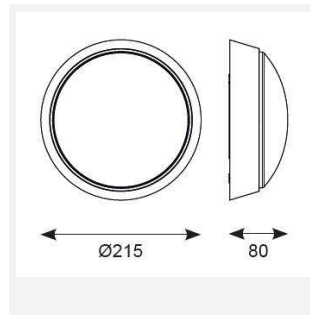

Helder Circular

Helder CCT Circular Bulkhead Eyelid White
Code: AHELED/EW

Category	Bulkheads
Application	Ancillary, Hospitality, Outdoor, Residential, Retail
Specification	Performance

PRODUCT FEATURES

- All polycarbonate circular bulkhead suitable for external semi-commercial and residential applications
- CCT selectable between 3000K, 4000K and 6500K
- Polycarbonate opal diffuser
- Fast loop-in / loop-out connections
- Body options of black or white with eyelid cover
- Non-dimmable

GENERAL INFORMATION	
Wattage	12W
Lumens Delivered	660lm (4000K)
Lm/W	54lm/W (4000K)
Beam Angle	110
CRI	80
CCT	3000/4000/6000K
Input	220-240V
Operating Temp	-5°C - 25°C
SDCM	6
Product Weight without Packaging	0.408 kg

TECHNICAL INFORMATION	
Light Source	LED
Colour / Finish	White
IP Rating	IP54
Class Protection	2
Internal / External	External
Surface / Recessed / Suspended	Ceiling, Wall
Lumen Depreciation	L80 54,000h
Warranty (Years)	2
CE Mark	Yes
Diameter	215 mm