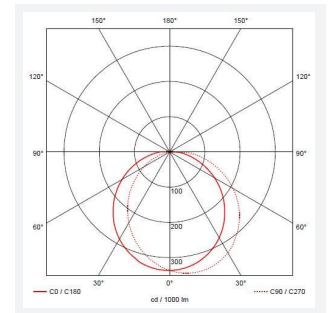

# Helder Circular

Helder CCT Circular Bulkhead Eyelid Black  
Code: AHELED/EB

Category	Bulkheads
Application	Ancillary, Hospitality, Outdoor, Residential, Retail
Specification	Performance

GENERAL INFORMATION	
Wattage	12W
Lumens Delivered	660lm (4000K)
Lm/W	54lm/W (4000K)
Beam Angle	110
CRI	80
CCT	3000/4000/6000K
Input	220/240V
Operating Temp	-5°C - 25°C
SDCM	6
Product Weight without Packaging	0.408 kg

TECHNICAL INFORMATION	
Light Source	LED
Colour / Finish	Black
IP Rating	IP54
Class Protection	2
Internal / External	External
Surface / Recessed / Suspended	Ceiling, Wall
Lumen Depreciation	L80 54,000h
Warranty (Years)	2
CE Mark	Yes
Diameter	215 mm