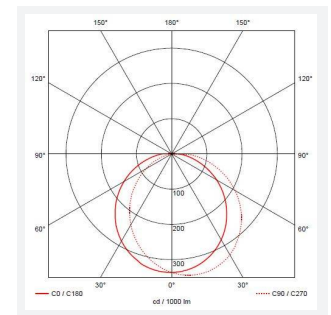

Helder Circular

Helder CCT Circular Bulkhead Eyelid Black
Code: AHELED/EB

Category	Bulkheads
Application	Ancillary, Hospitality, Outdoor, Residential, Retail
Specification	Performance

PRODUCT FEATURES

- All polycarbonate circular bulkhead suitable for external semi-commercial and residential applications
- CCT selectable between 3000K, 4000K and 6500K
- Polycarbonate opal diffuser
- Fast loop-in / loop-out connections
- Body options of black or white with eyelid cover
- Non-dimmable

GENERAL INFORMATION	
Wattage	12W
Lumens Delivered	660lm (4000K)
Lm/W	54lm/W (4000K)
Beam Angle	110
CRI	80
CCT	3000/4000/6000K
Input	220-240V
Operating Temp	-5°C - 25°C
SDCM	6
Product Weight without Packaging	0.408 kg

TECHNICAL INFORMATION	
Light Source	LED
Colour / Finish	Black
IP Rating	IP54
Class Protection	2
Internal / External	External
Surface / Recessed / Suspended	Ceiling, Wall
Lumen Depreciation	L80 54,000h
Warranty (Years)	2
CE Mark	Yes
Diameter	215 mm