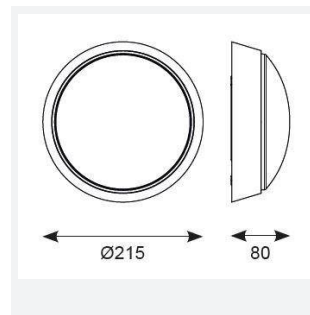

Helder Circular

Helder CCT Circular Bulkhead Eyelid Black
Code: AHELED/EB

Category	Bulkheads
Application	Ancillary, Hospitality, Outdoor, Residential, Retail
Specification	Performance

PRODUCT FEATURES

- All polycarbonate circular bulkhead suitable for external semi-commercial and residential applications
- CCT selectable between 3000K, 4000K and 6500K
- Polycarbonate opal diffuser
- Fast loop-in / loop-out connections
- Body options of black or white with eyelid cover
- Non-dimmable

GENERAL INFORMATION	
Wattage	12W
Lumens Delivered	660lm (4000K)
Lm/W	54lm/W (4000K)
Beam Angle	110
CRI	80
CCT	3000/4000/6000K
Input	220-240V
Operating Temp	-5°C - 25°C
SDCM	6
Product Weight without Packaging	0.408 kg

TECHNICAL INFORMATION	
Light Source	LED
Colour / Finish	Black
IP Rating	IP54
Class Protection	2
Internal / External	External
Surface / Recessed / Suspended	Ceiling, Wall
Lumen Depreciation	L80 54,000h
Warranty (Years)	2
CE Mark	Yes
Diameter	215 mm