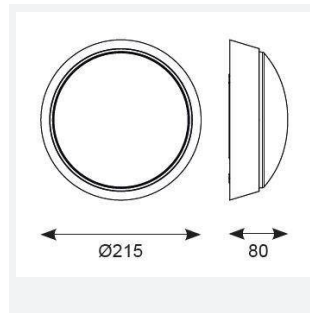

Helder Circular

Helder CCT Circular Bulkhead Eyelid Black
Code: AHELED/EB

Category	Bulkheads
Application	Ancillary, Hospitality, Outdoor, Residential, Retail
Specification	Performance

PRODUCT FEATURES

- All polycarbonate circular bulkhead suitable for external semi-commercial and residential applications
- CCT selectable between 3000K, 4000K and 6500K
- Polycarbonate opal diffuser
- Fast loop-in / loop-out connections
- Body options of black or white with eyelid cover
- Non-dimmable

GENERAL INFORMATION	
Wattage	13W
Lumens Delivered	660lm (4000K)
Lm/W	54lm/W (4000K)
Beam Angle	110
CRI	80
CCT	3000/4000/6500K
Input	220-240V
Operating Temp	-5°C - 25°C
SDCM	6
Product Weight without Packaging	0.408 kg

TECHNICAL INFORMATION	
Light Source	LED
Colour / Finish	Black
IP Rating	IP54
Class Protection	2
Internal / External	External
Surface / Recessed / Suspended	Ceiling, Wall
Lumen Depreciation	L80 54,000h
Warranty (Years)	2
CE Mark	Yes
Diameter	215 mm