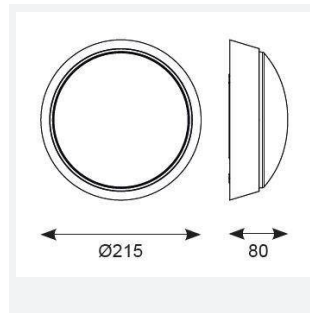

# Helder Circular

Helder CCT Circular Bulkhead Eyelid Black  
Code: AHELED/EB

Category	Bulkheads
Application	Ancillary, Hospitality, Outdoor, Residential, Retail
Specification	Performance

## PRODUCT FEATURES

- All polycarbonate circular bulkhead suitable for external semi-commercial and residential applications
- CCT selectable between 3000K, 4000K and 6500K
- Polycarbonate opal diffuser
- Fast loop-in / loop-out connections
- Body options of black or white with eyelid cover
- Non-dimmable

GENERAL INFORMATION	
Wattage	12W
Lumens Delivered	660lm (4000K)
Lm/W	54lm/W (4000K)
Beam Angle	110
CRI	80
CCT	3000/4000/6000K
Input	220/240V
Operating Temp	-5°C - 25°C
SDCM	6
Product Weight without Packaging	0.408 kg

TECHNICAL INFORMATION	
Light Source	LED
Colour / Finish	Black
IP Rating	IP54
Class Protection	2
Internal / External	External
Surface / Recessed / Suspended	Ceiling, Wall
Lumen Depreciation	L80 54,000h
Warranty (Years)	2
CE Mark	Yes
Diameter	215 mm