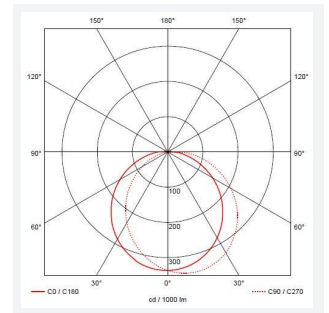

Helder Circular

Helder CCT Circular Bulkhead Eyelid Black
Code: AHELED/EB

Category	Bulkheads
Application	Ancillary, Hospitality, Outdoor, Residential, Retail
Specification	Performance

PRODUCT FEATURES

- All polycarbonate circular bulkhead suitable for external semi-commercial and residential applications
- CCT selectable between 3000K, 4000K and 6500K
- Polycarbonate opal diffuser
- Fast loop-in / loop-out connections
- Body options of black or white with eyelid cover
- Non-dimmable

GENERAL INFORMATION	
Wattage	13W
Lumens Delivered	660lm (4000K)
Lm/W	54lm/W (4000K)
Beam Angle	110
CRI	80
CCT	3000/4000/6500K
Input	220-240V
Operating Temp	-5°C - 25°C
SDCM	6
Product Weight without Packaging	0.408 kg

TECHNICAL INFORMATION	
Light Source	LED
Colour / Finish	Black
IP Rating	IP54
Class Protection	2
Internal / External	External
Surface / Recessed / Suspended	Ceiling, Wall
Lumen Depreciation	L80 54,000h
Warranty (Years)	2
CE Mark	Yes
Diameter	215 mm