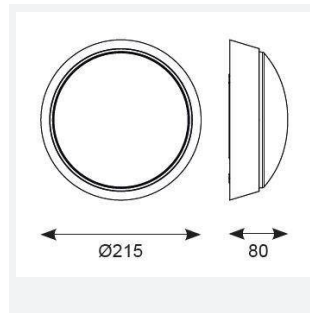

Helder Circular

Helder CCT Circular Bulkhead White
Code: AHELED/CW

Category	Bulkheads
Application	Ancillary, Hospitality, Outdoor, Residential, Retail
Specification	Performance

PRODUCT FEATURES

- All polycarbonate circular bulkhead suitable for external semi-commercial and residential applications
- CCT selectable between 3000K, 4000K and 6500K
- Polycarbonate opal diffuser
- Fast loop-in / loop-out connections
- Body options of black or white with eyelid cover
- Non-dimmable

GENERAL INFORMATION

Wattage	12W
Lumens Delivered	1100lm (4000K)
Lm/W	88lm/W (4000K)
Beam Angle	115
CRI	80
CCT	3000/4000/6000K
Input	220/240V
Operating Temp	-5°C - 25°C
SDCM	6
Product Weight without Packaging	0.381 kg

TECHNICAL INFORMATION

Light Source	LED
Colour / Finish	White
IP Rating	IP54
Class Protection	2
Internal / External	External
Surface / Recessed / Suspended	Ceiling, Wall
Lumen Depreciation	L80 54,000h
Warranty (Years)	2
CE Mark	Yes
Diameter	215 mm