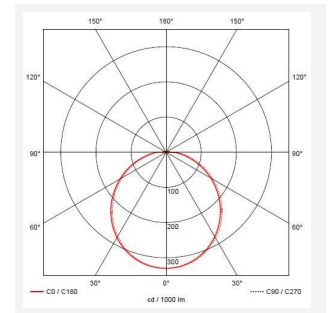

Helder Circular

Helder CCT Circular Bulkhead White
Code: AHELED/CW

Category	Bulkheads
Application	Ancillary, Hospitality, Outdoor, Residential, Retail
Specification	Performance

PRODUCT FEATURES

- All polycarbonate circular bulkhead suitable for external semi-commercial and residential applications
- CCT selectable between 3000K, 4000K and 6500K
- Polycarbonate opal diffuser
- Fast loop-in / loop-out connections
- Body options of black or white with eyelid cover
- Non-dimmable

GENERAL INFORMATION	
Wattage	12W
Lumens Delivered	1100lm (4000K)
Lm/W	88lm/W (4000K)
Beam Angle	115
CRI	80
CCT	3000/4000/6000K
Input	220-240V
Operating Temp	-5°C - 25°C
SDCM	6
Product Weight without Packaging	0.381 kg

TECHNICAL INFORMATION	
Light Source	LED
Colour / Finish	White
IP Rating	IP54
Class Protection	2
Internal / External	External
Surface / Recessed / Suspended	Ceiling, Wall
Lumen Depreciation	L80 54,000h
Warranty (Years)	2
CE Mark	Yes
Diameter	215 mm