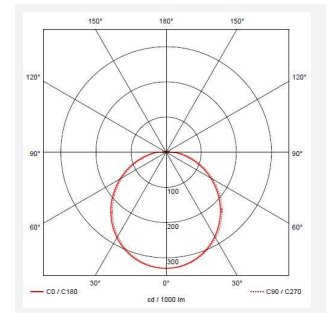

Helder Circular

Helder CCT Circular Bulkhead White
Code: AHELED/CW

Category	Bulkheads
Application	Ancillary, Hospitality, Outdoor, Residential, Retail
Specification	Performance

PRODUCT FEATURES

- All polycarbonate circular bulkhead suitable for external semi-commercial and residential applications
- CCT selectable between 3000K, 4000K and 6500K
- Polycarbonate opal diffuser
- Fast loop-in / loop-out connections
- Body options of black or white with eyelid cover
- Non-dimmable

GENERAL INFORMATION

Wattage	12W
Lumens Delivered	1100lm (4000K)
Lm/W	88lm/W (4000K)
Beam Angle	115
CRI	80
CCT	3000/4000/6000K
Input	220/240V
Operating Temp	-5°C - 25°C
SDCM	6
Product Weight without Packaging	0.381 kg

TECHNICAL INFORMATION

Light Source	LED
Colour / Finish	White
IP Rating	IP54
Class Protection	2
Internal / External	External
Surface / Recessed / Suspended	Ceiling, Wall
Lumen Depreciation	L80 54,000h
Warranty (Years)	2
CE Mark	Yes
Diameter	215 mm