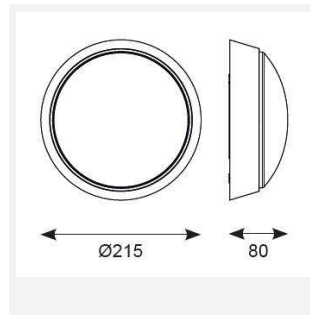

Helder Circular

Helder CCT Circular Bulkhead White
Code: AHELED/CW

Category	Bulkheads
Application	Ancillary, Hospitality, Outdoor, Residential, Retail
Specification	Performance

PRODUCT FEATURES

- All polycarbonate circular bulkhead suitable for external semi-commercial and residential applications
- CCT selectable between 3000K, 4000K and 6500K
- Polycarbonate opal diffuser
- Fast loop-in / loop-out connections
- Body options of black or white with eyelid cover
- Non-dimmable

GENERAL INFORMATION	
Wattage	13W
Lumens Delivered	1100lm (4000K)
Lm/W	88lm/W (4000K)
Beam Angle	115
CRI	80
CCT	3000/4000/6500K
Input	220-240V
Operating Temp	-5°C - 25°C
SDCM	6
Product Weight without Packaging	0.381 kg

TECHNICAL INFORMATION	
Light Source	LED
Colour / Finish	White
IP Rating	IP54
Class Protection	2
Internal / External	External
Surface / Recessed / Suspended	Ceiling, Wall
Lumen Depreciation	L80 54,000h
Warranty (Years)	2
CE Mark	Yes
Diameter	215 mm