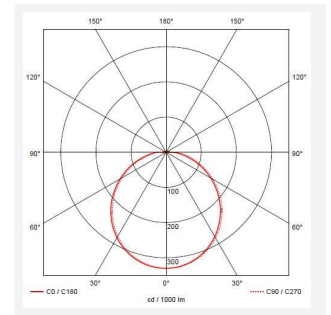

Helder Circular

Helder CCT Circular Bulkhead White
Code: AHELED/CW

Category	Bulkheads
Application	Ancillary, Hospitality, Outdoor, Residential, Retail
Specification	Performance

PRODUCT FEATURES

- All polycarbonate circular bulkhead suitable for external semi-commercial and residential applications
- CCT selectable between 3000K, 4000K and 6500K
- Polycarbonate opal diffuser
- Fast loop-in / loop-out connections
- Body options of black or white with eyelid cover
- Non-dimmable

GENERAL INFORMATION	
Wattage	13W
Lumens Delivered	1100lm (4000K)
Lm/W	88lm/W (4000K)
Beam Angle	115
CRI	80
CCT	3000/4000/6500K
Input	220-240V
Operating Temp	-5°C - 25°C
SDCM	6
Product Weight without Packaging	0.381 kg

TECHNICAL INFORMATION	
Light Source	LED
Colour / Finish	White
IP Rating	IP54
Class Protection	2
Internal / External	External
Surface / Recessed / Suspended	Ceiling, Wall
Lumen Depreciation	L80 54,000h
Warranty (Years)	2
CE Mark	Yes
Diameter	215 mm