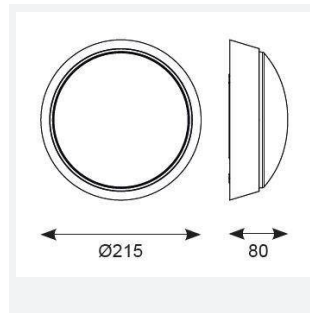

Helder Circular

Helder CCT Circular Bulkhead White
Code: AHELED/CW

Category	Bulkheads
Application	Ancillary, Hospitality, Outdoor, Residential, Retail
Specification	Performance

PRODUCT FEATURES

- All polycarbonate circular bulkhead suitable for external semi-commercial and residential applications
- CCT selectable between 3000K, 4000K and 6500K
- Polycarbonate opal diffuser
- Fast loop-in / loop-out connections
- Body options of black or white with eyelid cover
- Non-dimmable

GENERAL INFORMATION	
Wattage	12W
Lumens Delivered	1100lm (4000K)
Lm/W	88lm/W (4000K)
Beam Angle	115
CRI	80
CCT	3000/4000/6000K
Input	220-240V
Operating Temp	-5°C - 25°C
SDCM	6
Product Weight without Packaging	0.381 kg

TECHNICAL INFORMATION	
Light Source	LED
Colour / Finish	White
IP Rating	IP54
Class Protection	2
Internal / External	External
Surface / Recessed / Suspended	Ceiling, Wall
Lumen Depreciation	L80 54,000h
Warranty (Years)	2
CE Mark	Yes
Diameter	215 mm