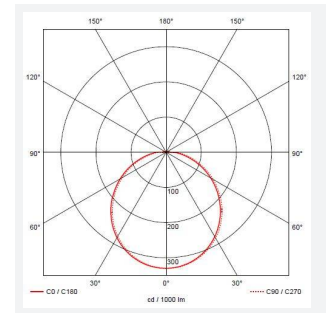

Helder Circular

Helder CCT Circular Bulkhead Black
Code: AHELED/CB

Category	Bulkheads
Application	Ancillary, Hospitality, Outdoor, Residential, Retail
Specification	Performance

PRODUCT FEATURES

- All polycarbonate circular bulkhead suitable for external semi-commercial and residential applications
- CCT selectable between 3000K, 4000K and 6500K
- Polycarbonate opal diffuser
- Fast loop-in / loop-out connections
- Body options of black or white with eyelid cover
- Non-dimmable

GENERAL INFORMATION	
Wattage	12W
Lumens Delivered	1100lm (4000K)
Lm/W	88lm/W (4000K)
Beam Angle	115
CRI	80
CCT	3000/4000/6000K
Input	220-240V
Operating Temp	-5°C - 25°C
SDCM	6
Product Weight without Packaging	0.377 kg

TECHNICAL INFORMATION	
Light Source	LED
Colour / Finish	Black
IP Rating	IP54
Class Protection	2
Internal / External	External
Surface / Recessed / Suspended	Ceiling, Wall
Lumen Depreciation	L80 54,000h
Warranty (Years)	2
CE Mark	Yes
Diameter	215 mm