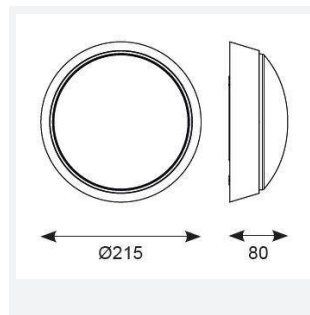

# Helder Circular

Helder CCT Circular Bulkhead Black  
Code: AHELED/CB

Category	Bulkheads
Application	Ancillary, Hospitality, Outdoor, Residential, Retail
Specification	Performance

## PRODUCT FEATURES

- All polycarbonate circular bulkhead suitable for external semi-commercial and residential applications
- CCT selectable between 3000K, 4000K and 6500K
- Polycarbonate opal diffuser
- Fast loop-in / loop-out connections
- Body options of black or white with eyelid cover
- Non-dimmable

GENERAL INFORMATION	
Wattage	12W
Lumens Delivered	1100lm (4000K)
Lm/W	88lm/W (4000K)
Beam Angle	115
CRI	80
CCT	3000/4000/6000K
Input	220/240V
Operating Temp	-5°C - 25°C
SDCM	6
Product Weight without Packaging	0.377 kg

TECHNICAL INFORMATION	
Light Source	LED
Colour / Finish	Black
IP Rating	IP54
Class Protection	2
Internal / External	External
Surface / Recessed / Suspended	Ceiling, Wall
Lumen Depreciation	L80 54,000h
Warranty (Years)	2
CE Mark	Yes
Diameter	215 mm