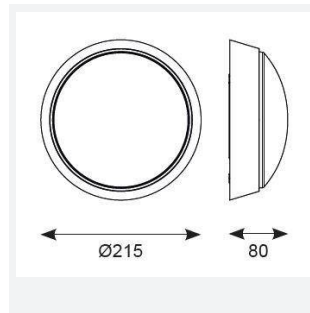

Helder Circular

Helder CCT Circular Bulkhead Black
Code: AHELED/CB

Category	Bulkheads
Application	Ancillary, Hospitality, Outdoor, Residential, Retail
Specification	Performance

PRODUCT FEATURES

- All polycarbonate circular bulkhead suitable for external semi-commercial and residential applications
- CCT selectable between 3000K, 4000K and 6500K
- Polycarbonate opal diffuser
- Fast loop-in / loop-out connections
- Body options of black or white with eyelid cover
- Non-dimmable

GENERAL INFORMATION	
Wattage	12W
Lumens Delivered	1100lm (4000K)
Lm/W	88lm/W (4000K)
Beam Angle	115
CRI	80
CCT	3000/4000/6000K
Input	220-240V
Operating Temp	-5°C - 25°C
SDCM	6
Product Weight without Packaging	0.377 kg

TECHNICAL INFORMATION	
Light Source	LED
Colour / Finish	Black
IP Rating	IP54
Class Protection	2
Internal / External	External
Surface / Recessed / Suspended	Ceiling, Wall
Lumen Depreciation	L80 54,000h
Warranty (Years)	2
CE Mark	Yes
Diameter	215 mm