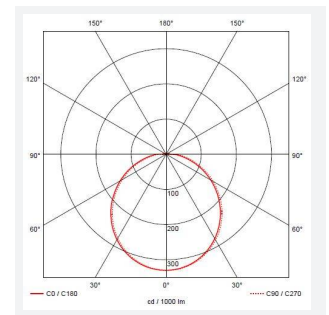

# Helder Circular

Helder CCT Circular Bulkhead Black  
Code: AHELED/CB

Category	Bulkheads
Application	Ancillary, Hospitality, Outdoor, Residential, Retail
Specification	Performance

GENERAL INFORMATION	
Wattage	12W
Lumens Delivered	1100lm (4000K)
Lm/W	88lm/W (4000K)
Beam Angle	115
CRI	80
CCT	3000/4000/6000K
Input	220/240V
Operating Temp	-5°C - 25°C
SDCM	6
Product Weight without Packaging	0.377 kg

TECHNICAL INFORMATION	
Light Source	LED
Colour / Finish	Black
IP Rating	IP54
Class Protection	2
Internal / External	External
Surface / Recessed / Suspended	Ceiling, Wall
Lumen Depreciation	L80 54,000h
Warranty (Years)	2
CE Mark	Yes
Diameter	215 mm