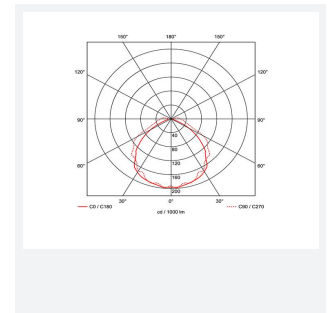

Harrier

Harrier IP65 Blade Exit Sign Double Sided Legend
Code: AHARLED/L/AU

Category	Emergency
Application	Ancillary, Industrial
Specification	Performance

PRODUCT FEATURES

- Compatible with Harrier LED IP65 Blade Exit Sign

GENERAL INFORMATION

Product Weight without Packaging 0.45

TECHNICAL INFORMATION

Colour / Finish Green
Internal / External Internal / External
Height 160 mm