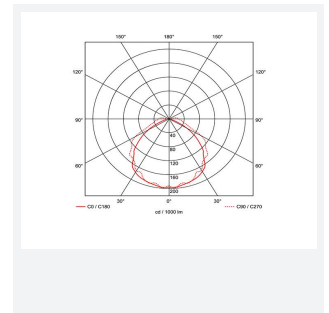

Harrier

Harrier IP65 Blade Exit Sign Double Sided Legend
Code: AHARLED/L/AU

Category	Emergency
Application	Ancillary, Industrial
Specification	Performance

PRODUCT FEATURES

- Compatible with Harrier LED IP65 Blade Exit Sign

GENERAL INFORMATION

Product Weight without Packaging 0.45

TECHNICAL INFORMATION

Colour / Finish Green
Internal / External Internal / External
Height 160 mm