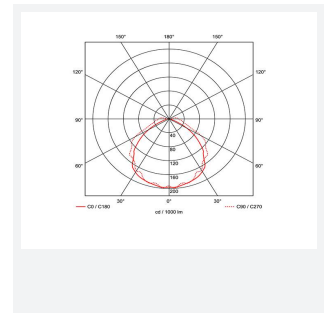

Harrier

Harrier IP65 Blade Exit Sign Double Sided Legend
Code: AHARLED/L/AD

Category	Emergency
Application	Ancillary, Industrial
Specification	Performance

PRODUCT FEATURES

- Compatible with Harrier LED IP65 Blade Exit Sign

GENERAL INFORMATION

Product Weight without Packaging 0.45

TECHNICAL INFORMATION

Colour / Finish Green
Internal / External Internal / External
Height 160 mm