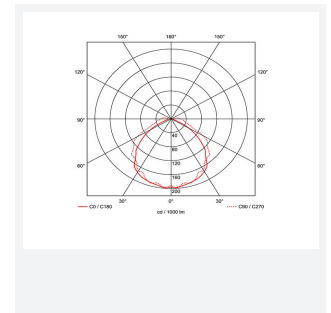

Harrier

Harrier IP65 Blade Exit Sign Double Sided Legend
Code: AHARLED/L/AD

Category	Emergency
Application	Ancillary, Industrial
Specification	Performance

PRODUCT FEATURES

- Compatible with Harrier LED IP65 Blade Exit Sign

GENERAL INFORMATION

Product Weight without Packaging 0.45

TECHNICAL INFORMATION

Colour / Finish Green
Internal / External Internal / External
Height 160 mm