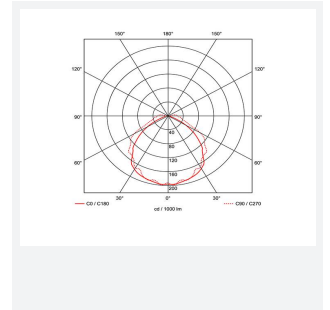

Harrier

Category	Emergency
Application	Ancillary, Industrial
Specification	Performance

Code: AHARLED/L/AD

- Compatible with Harrier LED IP65 Blade Exit Sign

GENERAL INFORMATION

Product Weight without Packaging 0.45

TECHNICAL INFORMATION

Colour / Finish Green
Internal / External Internal / External
Height 160 mm