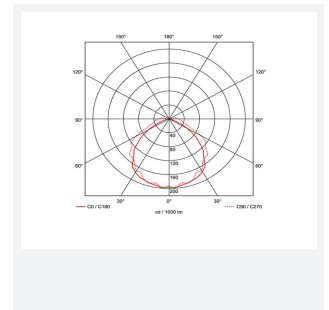

Harrier

Harrier IP65 Blade Exit Sign Double Sided Legend
Code: AHARLED/ALAR

Category	Emergency
Application	Ancillary, Industrial
Specification	Performance

PRODUCT FEATURES

- Compatible with Harrier LED IP65 Blade Exit Sign

GENERAL INFORMATION	
Product Weight without Packaging	0.45

TECHNICAL INFORMATION	
Colour / Finish	Green
Internal / External	Internal / External
Height	160 mm