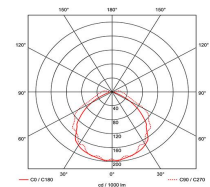

Harrier

Harrier IP65 Blade Exit Sign Double Sided Legend
Code: AHARLED/ALAR

Category	Emergency
Application	Ancillary, Industrial
Specification	Performance

- Compatible with Harrier LED IP65 Blade Exit Sign

GENERAL INFORMATION	
Product Weight without Packaging	0.45 kg

TECHNICAL INFORMATION	
Colour / Finish	Green
Internal / External	Internal / External
Height	160 mm