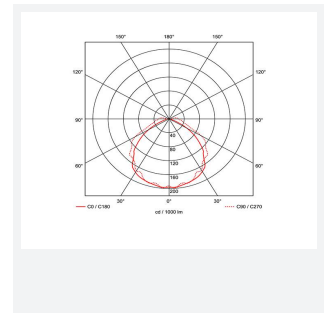

Harrier

Harrier IP65 Blade Exit Sign Double Sided Legend
Code: AHARLED/ALAR

Category	Emergency
Application	Ancillary, Industrial
Specification	Performance

PRODUCT FEATURES

- Compatible with Harrier LED IP65 Blade Exit Sign

GENERAL INFORMATION	
Product Weight without Packaging	0.45

TECHNICAL INFORMATION	
Colour / Finish	Green
Internal / External	Internal / External
Height	160 mm