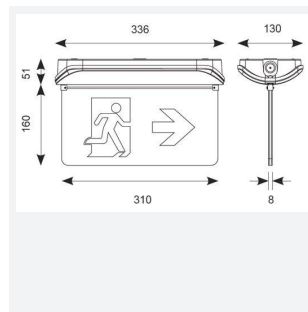

Harrier

Category	Emergency
Application	Ancillary, Industrial
Specification	Performance

Code: AHARLED/3M/ST

- Self-test as standard
- Aesthetically designed for modern appearance
- High output LED performance and distribution allows maximum spacing providing reduced cost
- Optional hanging blade legends (supplied with self-adhesive legend as standard) for enhanced appearance
- 20mm side and rear cable entries

GENERAL INFORMATION

Lumens Delivered	130lm (Standard)
Beam Angle	110
CRI	70
CCT	6500K
Input	220-240V
Operating Temp	0°C - 40°C
SDCM	6
Product Weight without Packaging	0.603 kg

TECHNICAL INFORMATION

Light Source	LED
Colour / Finish	White
IP Rating	IP65
Class Protection	1
Internal / External	Internal / External
Surface / Recessed / Suspended	Ceiling, Wall
Lumen Depreciation	L70 50,000h
Warranty (Years)	5
CE Mark	Yes
Height	51 mm
Accessories	AHARLED/L/ALAR, AHARLED/L/AD, AHARLED/L/AU