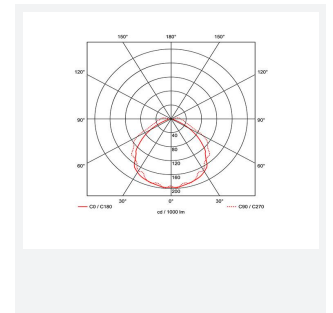

Harrier

Category	Emergency
Application	Ancillary, Industrial
Specification	Performance

Code: AHARLED/3M/ST

- Self-test as standard
- Aesthetically designed for modern appearance
- High output LED performance and distribution allows maximum spacing providing reduced cost
- Optional hanging blade legends (supplied with self-adhesive legend as standard) for enhanced appearance
- 20mm side and rear cable entries

GENERAL INFORMATION

Lumens Delivered	130lm (Standard)
Beam Angle	110
CRI	70
CCT	6500K
Input	220-240V
Operating Temp	0°C - 40°C
SDCM	6
Product Weight without Packaging	0.603 kg

TECHNICAL INFORMATION

Light Source	LED
Colour / Finish	White
IP Rating	IP65
Class Protection	1
Internal / External	Internal / External
Surface / Recessed / Suspended	Ceiling, Wall
Lumen Depreciation	L70 50,000h
Warranty (Years)	5
CE Mark	Yes
Height	51 mm
Accessories	AHARLED/L/ALAR, AHARLED/L/AD, AHARLED/L/AU