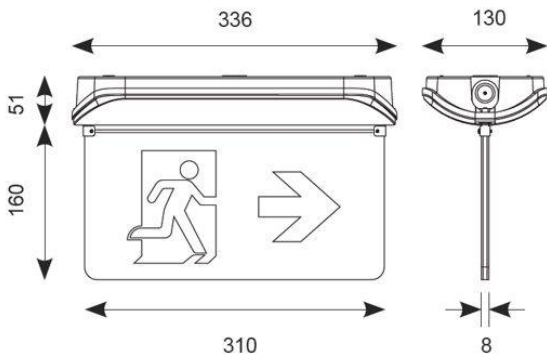

Category	Emergency
Application	Ancillary, Industrial
Specification	Performance

Harrier

Harrier IP65 Blade Exit Sign

Code: AHARLED/3M/ST

PRODUCT FEATURES

- Self-test as standard
- Aesthetically designed for modern appearance
- High output LED performance and distribution allows maximum spacing providing reduced cost
- Optional hanging blade legends (supplied with self-adhesive legend as standard) for enhanced appearance
- 20mm side and rear cable entries

GENERAL INFORMATION

Lumens Delivered	130lm (Standard)
Beam Angle	110
CRI	70
CCT	6500K
Input	220-240V
Operating Temp	0°C - 40°C
SDCM	6
Product Weight without Packaging	0.54 kg

TECHNICAL INFORMATION

Light Source	LED
Colour / Finish	White
IP Rating	IP65
Class Protection	1
Internal / External	Internal / External
Surface / Recessed / Suspended	Ceiling, Wall
Lumen Depreciation	L70 50,000h
Warranty (Years)	5
CE Mark	Yes
Height	51 mm
Accessories	AHARLED/L/ALAR, AHARLED/L/AD, AHARLED/L/AU
Emergency Output Duration	3 Hr

Category	Emergency
Application	Ancillary, Industrial
Specification	Performance

Harrier

Harrier IP65 Blade Exit Sign
Code: AHARLED/3M/ST

ACCESSORIES

AHARLED/ALAR	Harrier IP65 Blade Exit Sign Double Sided Legend Arrow Left and Right
AHARLED/L/AD	Harrier IP65 Blade Exit Sign Double Sided Legend Arrow Down
AHARLED/L/AU	Harrier IP65 Blade Exit Sign Double Sided Legend Arrow Up