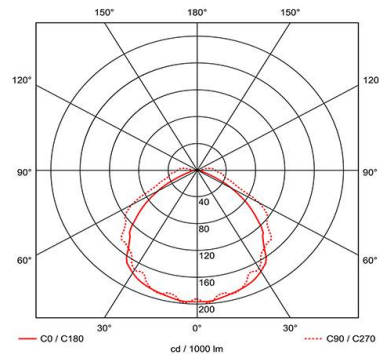

Category	Emergency
Application	Ancillary, Industrial
Specification	Performance

Harrier

Harrier IP65 Blade Exit Sign
Code: AHARLED/3M/ST

ACCESSORIES

AHARLED/ALAR	Harrier IP65 Blade Exit Sign Double Sided Legend Arrow Left and Right
AHARLED/L/AD	Harrier IP65 Blade Exit Sign Double Sided Legend Arrow Down
AHARLED/L/AU	Harrier IP65 Blade Exit Sign Double Sided Legend Arrow Up

SPARES

ASBP/5/LI	3.2V 1500mAh Li-FeP04 Replacement Battery