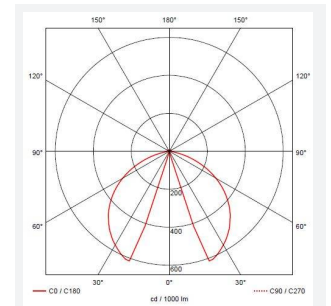

Gila

Gila Wall Light Cool White Graphite
Code: AGLED/WL

Category	Wall Lights
Application	Hospitality, Outdoor, Residential, Retail
Specification	Architectural

PRODUCT FEATURES

- Modern bi-directional wall light providing vivid angled light distribution suitable for residential and hospitality applications
- Non-dimmable
- Die-cast aluminium body with a graphite powder coated anodized paint finish for enhanced durability

GENERAL INFORMATION	
Wattage	11W
Lumens Delivered	500lm
Lm/W	47lm/W
Beam Angle	115
CRI	90
CCT	4000K
Input	220/240V
Operating Temp	-20°C - 40°C
SDCM	6
Product Weight without Packaging	0.862 kg

TECHNICAL INFORMATION	
Light Source	LED
Colour / Finish	Graphite
IP Rating	IP65
Class Protection	1
Internal / External	Internal / External
Surface / Recessed / Suspended	Wall
Lumen Depreciation	L70 50,000h
Warranty (Years)	3
CE Mark	Yes
Height	80 mm