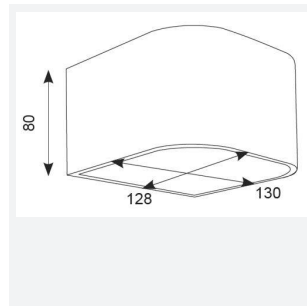

Gila

Gila Wall Light Cool White Graphite
Code: AGLED/WL

Category	Wall Lights
Application	Hospitality, Outdoor, Residential, Retail
Specification	Architectural

PRODUCT FEATURES

- Modern bi-directional wall light providing vivid angled light distribution suitable for residential and hospitality applications
- Non-dimmable
- Die-cast aluminium body with a graphite powder coated anodized paint finish for enhanced durability

GENERAL INFORMATION	
Wattage	11W
Lumens Delivered	500lm
Lm/W	47lm/W
Beam Angle	115
CRI	90
CCT	4000K
Input	220/240V
Operating Temp	-20°C - 40°C
SDCM	6
Product Weight without Packaging	0.862 kg

TECHNICAL INFORMATION	
Light Source	LED
Colour / Finish	Graphite
IP Rating	IP65
Class Protection	1
Internal / External	Internal / External
Surface / Recessed / Suspended	Wall
Lumen Depreciation	L70 50,000h
Warranty (Years)	3
CE Mark	Yes
Height	80 mm