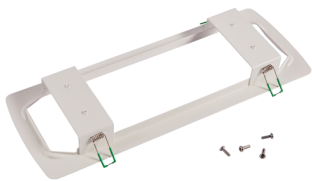

# Guardian

Guardian Bulkhead Semi-Recessing Kit White  
**Code:** AGLED/KIT

## PRODUCT FEATURES

- Compatible with Guardian bulkheads
- Compatible with Guardian bulkheads