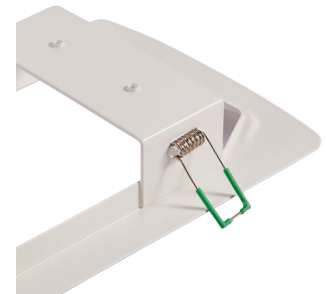

# Guardian

Guardian Bulkhead Semi-Recessing Kit White  
**Code:** AGLED/KIT