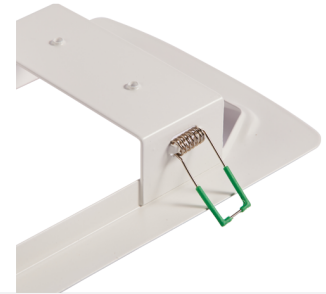

Category	Emergency
Application	Ancillary, Commercial, Education, Healthcare, Hospitality, Industrial, Retail
Specification	Performance

Guardian

Guardian Bulkhead Semi-Recessing Kit White
Code: AGLED/KIT

PRODUCT FEATURES

- Compatible with Guardian bulkheads
- Compatible with Guardian bulkheads

GENERAL INFORMATION

Product Weight without Packaging 0.37

TECHNICAL INFORMATION

Colour / Finish White
 Internal / External Internal
 Surface / Recessed / Suspended Recessed

ACCESSORIES

AGLED/3M

Guardian Bulkhead Maintained / Non-Maintained White