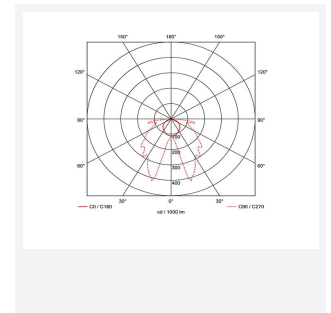

PRODUCT FEATURES

- Ultra-slim profile LED polycarbonate bulkhead
- Self-test as standard
- LiFePO4 Lithium battery provides improved energy consumption, product reliability and lifetime
- Viewing distance 18 metres
- Supplied with self-adhesive legend
- 20mm side, end and rear cable entries
- Quick release LED array/gear tray assembly provides the installer the means to faster installation/maintenance

GENERAL INFORMATION

Wattage	3W
Lumens Delivered	167lm (Emergency)
Beam Angle	130
CRI	80
CCT	6500K
Input	220/240V
Operating Temp	5°C - 40°C
SDCM	6
Product Weight without Packaging	0.522 kg

TECHNICAL INFORMATION

Light Source	LED
Colour / Finish	White
IP Rating	IP66
Class Protection	2
Internal / External	Internal / External
Surface / Recessed / Suspended	Ceiling, Recessed, Wall
Lumen Depreciation	L70 36,000h
Warranty (Years)	5
CE Mark	Yes
Accessories	AGLED/KIT