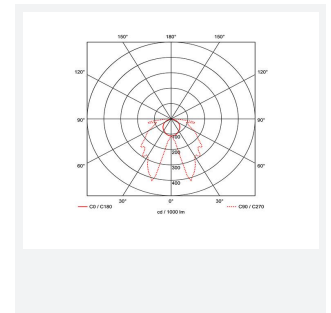

## PRODUCT FEATURES

- Ultra-slim profile LED polycarbonate bulkhead
- Self-test as standard
- LiFePO4 Lithium battery provides improved energy consumption, product reliability and lifetime
- Viewing distance 18 metres
- Supplied with self-adhesive legend
- 20mm side, end and rear cable entries
- Quick release LED array/gear tray assembly provides the installer the means to faster installation/maintenance

GENERAL INFORMATION	
Wattage	3W
Lumens Delivered	167lm (Emergency)
Beam Angle	130
CRI	80
CCT	6500K
Input	220-240V
Operating Temp	5°C - 40°C
SDCM	6
Product Weight without Packaging	0.522 kg

TECHNICAL INFORMATION	
Light Source	LED
Colour / Finish	White
IP Rating	IP66
Class Protection	2
Internal / External	Internal / External
Surface / Recessed / Suspended	Ceiling, Recessed, Wall
Lumen Depreciation	L70 60,000h
Warranty (Years)	5
CE Mark	Yes
Accessories	AGLED/KIT