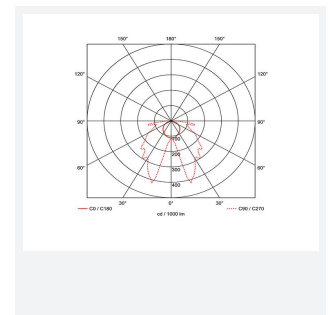

PRODUCT FEATURES

- Ultra-slim profile LED polycarbonate bulkhead
- Self-test as standard
- LiFePO4 Lithium battery provides improved energy consumption, product reliability and lifetime
- Viewing distance 18 metres
- Supplied with self-adhesive legend
- 20mm side, end and rear cable entries
- Quick release LED array/gear tray assembly provides the installer the means to faster installation/maintenance

GENERAL INFORMATION

Wattage	3W
Lumens Delivered	167lm (Emergency)
Beam Angle	130
CRI	80
CCT	6500K
Input	220/240V
Operating Temp	5°C - 40°C
SDCM	6
Product Weight without Packaging	0.522 kg

TECHNICAL INFORMATION

Light Source	LED
Colour / Finish	White
IP Rating	IP66
Class Protection	2
Internal / External	Internal / External
Surface / Recessed / Suspended	Ceiling, Recessed, Wall
Lumen Depreciation	L70 36,000h
Warranty (Years)	5
CE Mark	Yes
Accessories	AGLED/KIT