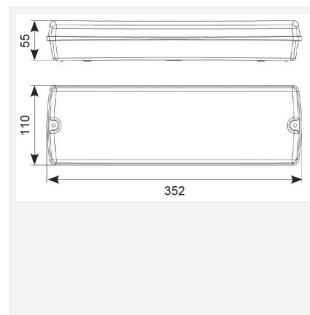

## PRODUCT FEATURES

- Ultra-slim profile LED polycarbonate bulkhead
- Self-test as standard
- LiFePO4 Lithium battery provides improved energy consumption, product reliability and lifetime
- Viewing distance 18 metres
- Supplied with self-adhesive legend
- 20mm side, end and rear cable entries
- Quick release LED array/gear tray assembly provides the installer the means to faster installation/maintenance

### GENERAL INFORMATION

Wattage	3W
Lumens Delivered	167lm (Emergency)
Beam Angle	130
CRI	80
CCT	6500K
Input	220-240V
Operating Temp	5°C - 40°C
SDCM	6
Product Weight without Packaging	0.522 kg