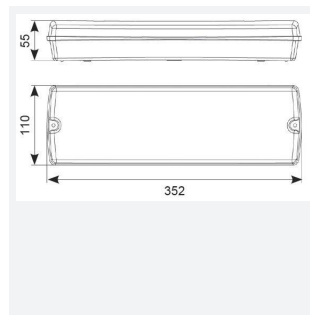

PRODUCT FEATURES

- Ultra-slim profile LED polycarbonate bulkhead
- Self-test as standard
- LiFePO4 Lithium battery provides improved energy consumption, product reliability and lifetime
- Viewing distance 18 metres
- Supplied with self-adhesive legend
- 20mm side, end and rear cable entries
- Quick release LED array/gear tray assembly provides the installer the means to faster installation/maintenance

GENERAL INFORMATION

Wattage	3W
Lumens Delivered	167lm (Emergency)
Beam Angle	130
CRI	80
CCT	6500K
Input	220/240V
Operating Temp	5°C - 40°C
SDCM	6
Product Weight without Packaging	0.522 kg

TECHNICAL INFORMATION

Light Source	LED
Colour / Finish	White
IP Rating	IP66
Class Protection	2
Internal / External	Internal / External
Surface / Recessed / Suspended	Ceiling, Recessed, Wall
Lumen Depreciation	L70 36,000h
Warranty (Years)	5
CE Mark	Yes
Accessories	AGLED/KIT