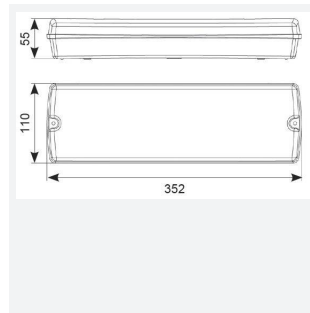

## PRODUCT FEATURES

- Ultra-slim profile LED polycarbonate bulkhead
- Self-test as standard
- LiFePO4 Lithium battery provides improved energy consumption, product reliability and lifetime
- Viewing distance 18 metres
- Supplied with self-adhesive legend
- 20mm side, end and rear cable entries
- Quick release LED array/gear tray assembly provides the installer the means to faster installation/maintenance

GENERAL INFORMATION	
Wattage	3W
Lumens Delivered	167lm (Emergency)
Beam Angle	130
CRI	80
CCT	6500K
Input	220-240V
Operating Temp	5°C - 40°C
SDCM	6
Product Weight without Packaging	0.522 kg

TECHNICAL INFORMATION	
Light Source	LED
Colour / Finish	White
IP Rating	IP66
Class Protection	2
Internal / External	Internal / External
Surface / Recessed / Suspended	Ceiling, Recessed, Wall
Lumen Depreciation	L70 60,000h
Warranty (Years)	5
CE Mark	Yes
Accessories	AGLED/KIT