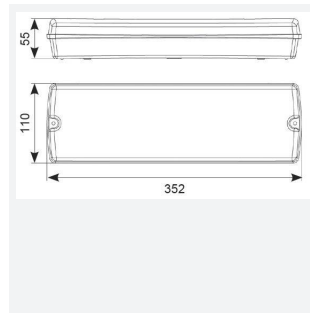

PRODUCT FEATURES

- Ultra-slim profile LED polycarbonate bulkhead
- Self-test as standard
- LiFePO4 Lithium battery provides improved energy consumption, product reliability and lifetime
- Viewing distance 18 metres
- Supplied with self-adhesive legend
- 20mm side, end and rear cable entries
- Quick release LED array/gear tray assembly provides the installer the means to faster installation/maintenance

GENERAL INFORMATION

Wattage	3W
Lumens Delivered	167lm (Emergency)
Beam Angle	130
CRI	80
CCT	6500K
Input	220/240V
Operating Temp	5°C - 40°C
SDCM	6
Product Weight without Packaging	0.522 kg

TECHNICAL INFORMATION

Light Source	LED
Colour / Finish	White
IP Rating	IP66
Class Protection	2
Internal / External	Internal / External
Surface / Recessed / Suspended	Ceiling, Recessed, Wall
Lumen Depreciation	L70 36,000h
Warranty (Years)	5
CE Mark	Yes
Accessories	AGLED/KIT