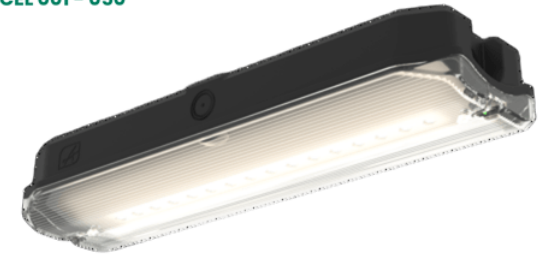

# Guardian

Part of the Emergency product category

<b>Model</b>	Guardian Bulkhead Black
<b>Code</b>	AGLED/3M/BK
<b>Application</b>	Ancillary, Commercial, Education, Healthcare, Hospitality, Industrial, Retail

## MATERIAL INFORMATION

<b>Main Material</b>	Polycarbonate
<b>Diffuser Material</b>	Polycarbonate
<b>Product Weight without</b>	0.48 kg
<b>Packaging</b>	
<b>Colour / Finish</b>	Black

## PRODUCT FEATURES

- Ultra-slim profile LED polycarbonate bulkhead
- Selectable self-test or manual test emergency operation for installation flexibility
- Supplied with self-adhesive legend
- DALI2 addressable with Self-Test functionality, easily upgradable to OCTO Insight for smart lighting integration, and defaults to self-test mode when not connected to a DALI bus.
- Choice of 1 or 3-hour emergency durations and features an intelligent charge system with temperature protection for enhanced safety and reliability