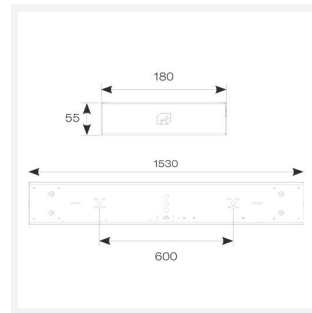

Gemini

Category	Commercial Linear
Application	Ancillary, Retail
Specification	Performance

Code: AGELED5/SM3

- High specification fully enclosed linear luminaire suitable for most commercial and educational applications
- Microprism diffuser for enhanced photometric performance
- CCT selectable between 3000K and 4000K and power selectable; offering a choice of 2 outputs, in one luminaire
- Powered by Philips
- Push pin release design feature ensures a quick and easy installation
- Robust steel construction
- Suitable for surface and suspension

GENERAL INFORMATION	
Wattage	25W - 40W
Lumens Delivered	3300lm - 5300lm (4000K)
Lm/W	131lm/W (4000K)
Beam Angle	70
CRI	80
CCT	3000/4000K
Input	220-240V
Operating Temp	0°C - 50°C
SDCM	3
UGR	18
Product Weight without Packaging	6.1 kg

TECHNICAL INFORMATION	
Light Source	LED
Colour / Finish	White
IP Rating	IP20
Class Protection	1
Internal / External	Internal
Surface / Recessed / Suspended	Ceiling, Suspended
Lumen Depreciation	L70 54,000h
Warranty (Years)	5
CE Mark	Yes
Height	55 mm
Accessories	ASK1