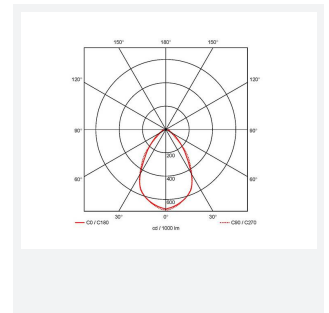

Gemini

Category	Commercial Linear
Application	Ancillary, Retail
Specification	Performance

Code: AGELED5/SM3

- High specification fully enclosed linear luminaire suitable for most commercial and educational applications
- Microprism diffuser for enhanced photometric performance
- CCT selectable between 3000K and 4000K and power selectable; offering a choice of 2 outputs, in one luminaire
- Powered by Philips
- Push pin release design feature ensures a quick and easy installation
- Robust steel construction
- Suitable for surface and suspension

GENERAL INFORMATION	
Wattage	25W - 40W
Lumens Delivered	3300lm - 5300lm (4000K)
Lm/W	131lm/W (4000K)
Beam Angle	70
CRI	80
CCT	3000/4000K
Input	220-240V
Operating Temp	0°C - 50°C
SDCM	3
UGR	18
Product Weight without Packaging	6.1 kg

TECHNICAL INFORMATION	
Light Source	LED
Colour / Finish	White
IP Rating	IP20
Class Protection	1
Internal / External	Internal
Surface / Recessed / Suspended	Ceiling, Suspended
Lumen Depreciation	L70 54,000h
Warranty (Years)	5
CE Mark	Yes
Height	55 mm
Accessories	ASK1