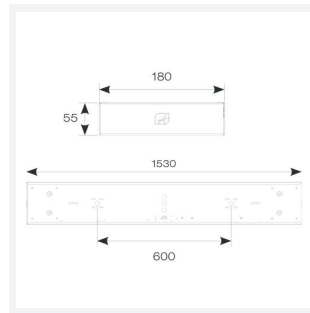

Gemini

Category	Commercial Linear
Application	Ancillary, Retail
Specification	Performance

Code: AGELED5/DM3

- High specification fully enclosed linear luminaire suitable for most commercial and educational applications
- Microprism diffuser for enhanced photometric performance
- CCT selectable between 3000K and 4000K and power selectable; offering a choice of 2 outputs, in one luminaire
- Powered by Philips
- Push pin release design feature ensures a quick and easy installation
- Robust steel construction
- Suitable for surface and suspension

GENERAL INFORMATION	
Wattage	25W - 40W
Lumens Delivered	3300lm - 5300lm (4000K)
Lm/W	131lm/W (4000K)
Beam Angle	70
CRI	80
CCT	3000/4000K
Input	220-240V
Operating Temp	0°C - 50°C
SDCM	3
UGR	18
Product Weight without Packaging	6.1 kg

TECHNICAL INFORMATION	
Light Source	LED
Colour / Finish	White
IP Rating	IP20
Class Protection	1
Internal / External	Internal
Surface / Recessed / Suspended	Ceiling, Suspended
Lumen Depreciation	L70 54,000h
Warranty (Years)	5
CE Mark	Yes
Height	55 mm
Accessories	ASK1