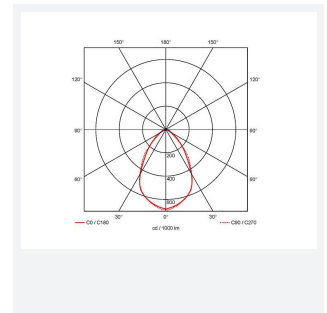

Gemini

Category	Commercial Linear
Application	Ancillary, Retail
Specification	Performance

Code: AGELED5/DM3

- High specification fully enclosed linear luminaire suitable for most commercial and educational applications
- Microprism diffuser for enhanced photometric performance
- CCT selectable between 3000K and 4000K and power selectable; offering a choice of 2 outputs, in one luminaire
- Powered by Philips
- Push pin release design feature ensures a quick and easy installation
- Robust steel construction
- Suitable for surface and suspension

GENERAL INFORMATION	
Wattage	25W - 40W
Lumens Delivered	3300lm - 5300lm (4000K)
Lm/W	131lm/W (4000K)
Beam Angle	70
CRI	80
CCT	3000/4000K
Input	220-240V
Operating Temp	0°C - 50°C
SDCM	3
UGR	18
Product Weight without Packaging	6.1 kg

TECHNICAL INFORMATION	
Light Source	LED
Colour / Finish	White
IP Rating	IP20
Class Protection	1
Internal / External	Internal
Surface / Recessed / Suspended	Ceiling, Suspended
Lumen Depreciation	L70 54,000h
Warranty (Years)	5
CE Mark	Yes
Height	55 mm
Accessories	ASK1