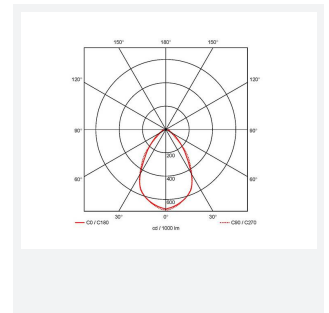

Gemini

Category	Commercial Linear
Application	Ancillary, Retail
Specification	Performance

Code: AGELED5/DD4/SM3

- High specification fully enclosed linear luminaire suitable for most commercial and educational applications
- Microprism diffuser for enhanced photometric performance
- CCT selectable between 3000K and 4000K and power selectable; offering a choice of 2 outputs, in one luminaire
- Powered by Philips
- Push pin release design feature ensures a quick and easy installation
- Robust steel construction
- Suitable for surface and suspension

GENERAL INFORMATION	
Wattage	25W - 40W
Lumens Delivered	3300lm - 5300lm (4000K)
Lm/W	131lm/W (4000K)
Beam Angle	70
CRI	80
CCT	3000/4000K
Input	220-240V
Operating Temp	0°C - 50°C
SDCM	3
UGR	18

TECHNICAL INFORMATION	
Light Source	LED
Colour / Finish	White
IP Rating	IP20
Class Protection	1
Internal / External	Internal
Surface / Recessed / Suspended	Ceiling, Suspended
Lumen Depreciation	L70 54,000h
Warranty (Years)	5
CE Mark	Yes
Height	55 mm