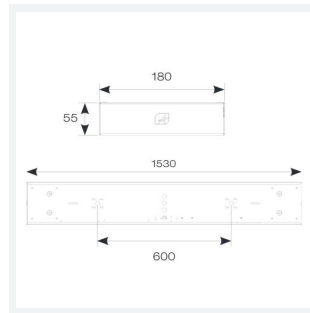

Gemini

Category	Commercial Linear
Application	Ancillary, Retail
Specification	Performance

Code: AGELED5/DD4/SM3

- High specification fully enclosed linear luminaire suitable for most commercial and educational applications
- Microprism diffuser for enhanced photometric performance
- CCT selectable between 3000K and 4000K and power selectable; offering a choice of 2 outputs, in one luminaire
- Powered by Philips
- Push pin release design feature ensures a quick and easy installation
- Robust steel construction
- Suitable for surface and suspension

GENERAL INFORMATION	
Wattage	25W - 40W
Lumens Delivered	3300lm - 5300lm (4000K)
Lm/W	131lm/W (4000K)
Beam Angle	70
CRI	80
CCT	3000/4000K
Input	220-240V
Operating Temp	0°C - 50°C
SDCM	3
UGR	18

TECHNICAL INFORMATION	
Light Source	LED
Colour / Finish	White
IP Rating	IP20
Class Protection	1
Internal / External	Internal
Surface / Recessed / Suspended	Ceiling, Suspended
Lumen Depreciation	L70 54,000h
Warranty (Years)	5
CE Mark	Yes
Height	55 mm