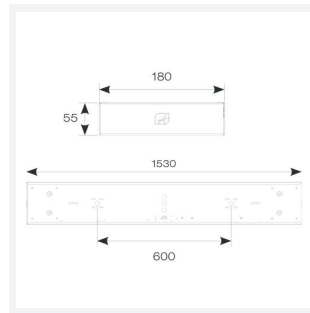

# Gemini

<b>Category</b>	Commercial Linear
<b>Application</b>	Ancillary, Retail
<b>Specification</b>	Performance

**Code:** AGELED5/DD4/DM3

- High specification fully enclosed linear luminaire suitable for most commercial and educational applications
- Microprism diffuser for enhanced photometric performance
- CCT selectable between 3000K and 4000K and power selectable; offering a choice of 2 outputs, in one luminaire
- Powered by Philips
- Push pin release design feature ensures a quick and easy installation
- Robust steel construction
- Suitable for surface and suspension

GENERAL INFORMATION	
Wattage	25W - 40W
Lumens Delivered	3300lm - 5300lm (4000K)
Lm/W	131lm/W (4000K)
Beam Angle	70
CRI	80
CCT	3000/4000K
Input	220-240V
Operating Temp	0°C - 50°C
SDCM	3
UGR	18

TECHNICAL INFORMATION	
Light Source	LED
Colour / Finish	White
IP Rating	IP20
Class Protection	1
Internal / External	Internal
Surface / Recessed / Suspended	Ceiling, Suspended
Lumen Depreciation	L70 54,000h
Warranty (Years)	5
CE Mark	Yes
Height	55 mm