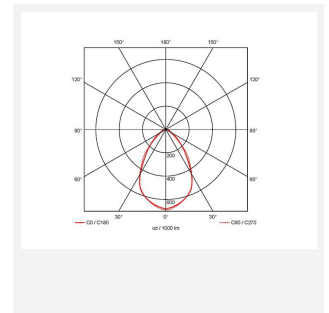

# Gemini

<b>Category</b>	Commercial Linear
<b>Application</b>	Ancillary, Retail
<b>Specification</b>	Performance

**Code:** AGELED5/DD4/DM3

- High specification fully enclosed linear luminaire suitable for most commercial and educational applications
- Microprism diffuser for enhanced photometric performance
- CCT selectable between 3000K and 4000K and power selectable; offering a choice of 2 outputs, in one luminaire
- Powered by Philips
- Push pin release design feature ensures a quick and easy installation
- Robust steel construction
- Suitable for surface and suspension

GENERAL INFORMATION	
Wattage	25W - 40W
Lumens Delivered	3300lm - 5300lm (4000K)
Lm/W	131lm/W (4000K)
Beam Angle	70
CRI	80
CCT	3000/4000K
Input	220-240V
Operating Temp	0°C - 50°C
SDCM	3
UGR	18

TECHNICAL INFORMATION	
Light Source	LED
Colour / Finish	White
IP Rating	IP20
Class Protection	1
Internal / External	Internal
Surface / Recessed / Suspended	Ceiling, Suspended
Lumen Depreciation	L70 54,000h
Warranty (Years)	5
CE Mark	Yes
Height	55 mm