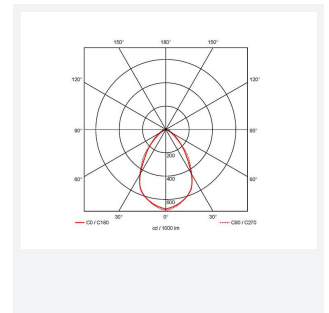

Gemini

Category	Commercial Linear
Application	Ancillary, Retail
Specification	Performance

Code: AGELED5/DD3/SM3

- High specification fully enclosed linear luminaire suitable for most commercial and educational applications
- Microprism diffuser for enhanced photometric performance
- CCT selectable between 3000K and 4000K and power selectable; offering a choice of 2 outputs, in one luminaire
- Powered by Philips
- Push pin release design feature ensures a quick and easy installation
- Robust steel construction
- Suitable for surface and suspension

GENERAL INFORMATION	
Wattage	25W - 40W
Lumens Delivered	3300lm - 5300lm (4000K)
Lm/W	131lm/W (4000K)
Beam Angle	70
CRI	80
CCT	3000/4000K
Input	220-240V
Operating Temp	0°C - 50°C
SDCM	3
UGR	18
Product Weight without Packaging	6 kg

TECHNICAL INFORMATION	
Light Source	LED
Colour / Finish	White
IP Rating	IP20
Class Protection	1
Internal / External	Internal
Surface / Recessed / Suspended	Ceiling, Suspended
Lumen Depreciation	L70 54,000h
Warranty (Years)	5
CE Mark	Yes
Height	55 mm