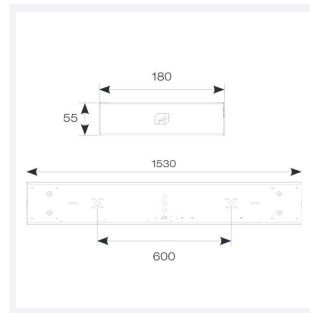

Gemini

Category	Commercial Linear
Application	Ancillary, Retail
Specification	Performance

Code: AGELED5/DD3/SM3

- High specification fully enclosed linear luminaire suitable for most commercial and educational applications
- Microprism diffuser for enhanced photometric performance
- CCT selectable between 3000K and 4000K and power selectable; offering a choice of 2 outputs, in one luminaire
- Powered by Philips
- Push pin release design feature ensures a quick and easy installation
- Robust steel construction
- Suitable for surface and suspension

GENERAL INFORMATION	
Wattage	25W - 40W
Lumens Delivered	3300lm - 5300lm (4000K)
Lm/W	131lm/W (4000K)
Beam Angle	70
CRI	80
CCT	3000/4000K
Input	220-240V
Operating Temp	0°C - 50°C
SDCM	3
UGR	18
Product Weight without Packaging	6 kg

TECHNICAL INFORMATION	
Light Source	LED
Colour / Finish	White
IP Rating	IP20
Class Protection	1
Internal / External	Internal
Surface / Recessed / Suspended	Ceiling, Suspended
Lumen Depreciation	L70 54,000h
Warranty (Years)	5
CE Mark	Yes
Height	55 mm