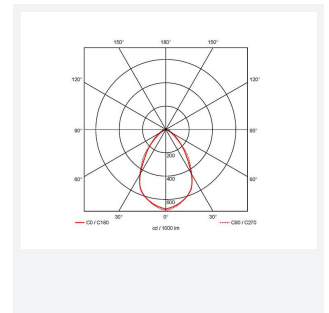

# Gemini

<b>Category</b>	Commercial Linear
<b>Application</b>	Ancillary, Retail
<b>Specification</b>	Performance

**Code:** AGELED5/DD3/DM3

- High specification fully enclosed linear luminaire suitable for most commercial and educational applications
- Microprism diffuser for enhanced photometric performance
- CCT selectable between 3000K and 4000K and power selectable; offering a choice of 2 outputs, in one luminaire
- Powered by Philips
- Push pin release design feature ensures a quick and easy installation
- Robust steel construction
- Suitable for surface and suspension

GENERAL INFORMATION	
Wattage	25W - 40W
Lumens Delivered	3300lm - 5300lm (4000K)
Lm/W	131lm/W (4000K)
Beam Angle	70
CRI	80
CCT	3000/4000K
Input	220-240V
Operating Temp	0°C - 50°C
SDCM	3
UGR	18
Product Weight without Packaging	6.1 kg

TECHNICAL INFORMATION	
Light Source	LED
Colour / Finish	White
IP Rating	IP20
Class Protection	1
Internal / External	Internal
Surface / Recessed / Suspended	Ceiling, Suspended
Lumen Depreciation	L70 54,000h
Warranty (Years)	5
CE Mark	Yes
Height	55 mm