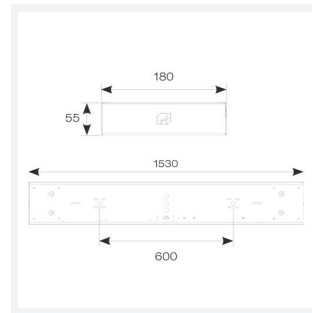

# Gemini

<b>Category</b>	Commercial Linear
<b>Application</b>	Ancillary, Retail
<b>Specification</b>	Performance

**Code:** AGELED5/DD3/DM3

- High specification fully enclosed linear luminaire suitable for most commercial and educational applications
- Microprism diffuser for enhanced photometric performance
- CCT selectable between 3000K and 4000K and power selectable; offering a choice of 2 outputs, in one luminaire
- Powered by Philips
- Push pin release design feature ensures a quick and easy installation
- Robust steel construction
- Suitable for surface and suspension

GENERAL INFORMATION	
Wattage	25W - 40W
Lumens Delivered	3300lm - 5300lm (4000K)
Lm/W	131lm/W (4000K)
Beam Angle	70
CRI	80
CCT	3000/4000K
Input	220-240V
Operating Temp	0°C - 50°C
SDCM	3
UGR	18
Product Weight without Packaging	6.1 kg

TECHNICAL INFORMATION	
Light Source	LED
Colour / Finish	White
IP Rating	IP20
Class Protection	1
Internal / External	Internal
Surface / Recessed / Suspended	Ceiling, Suspended
Lumen Depreciation	L70 54,000h
Warranty (Years)	5
CE Mark	Yes
Height	55 mm