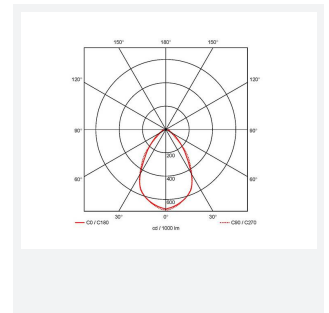

# Gemini

<b>Category</b>	Commercial Linear
<b>Application</b>	Ancillary, Retail
<b>Specification</b>	Performance

**Code:** AGELED5/DD1/DM3

- High specification fully enclosed linear luminaire suitable for most commercial and educational applications
- Microprism diffuser for enhanced photometric performance
- CCT selectable between 3000K and 4000K and power selectable; offering a choice of 2 outputs, in one luminaire
- Powered by Philips
- Push pin release design feature ensures a quick and easy installation
- Robust steel construction
- Suitable for surface and suspension

GENERAL INFORMATION	
Wattage	25W - 40W
Lumens Delivered	3300lm - 5300lm (4000K)
Lm/W	131lm/W (4000K)
Beam Angle	70
CRI	80
CCT	3000/4000K
Input	220-240V
Operating Temp	0°C - 50°C
SDCM	3
UGR	18

TECHNICAL INFORMATION	
Light Source	LED
Colour / Finish	White
IP Rating	IP20
Class Protection	1
Internal / External	Internal
Surface / Recessed / Suspended	Ceiling, Suspended
Lumen Depreciation	L70 54,000h
Warranty (Years)	5
CE Mark	Yes
Height	55 mm