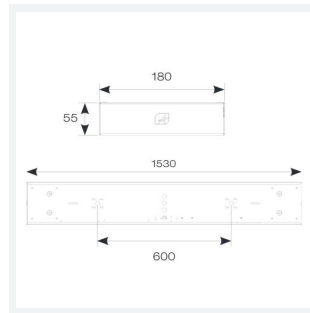

# Gemini

<b>Category</b>	Commercial Linear
<b>Application</b>	Ancillary, Retail
<b>Specification</b>	Performance

**Code:** AGELED5/DD1/DM3

- High specification fully enclosed linear luminaire suitable for most commercial and educational applications
- Microprism diffuser for enhanced photometric performance
- CCT selectable between 3000K and 4000K and power selectable; offering a choice of 2 outputs, in one luminaire
- Powered by Philips
- Push pin release design feature ensures a quick and easy installation
- Robust steel construction
- Suitable for surface and suspension

GENERAL INFORMATION	
Wattage	25W - 40W
Lumens Delivered	3300lm - 5300lm (4000K)
Lm/W	131lm/W (4000K)
Beam Angle	70
CRI	80
CCT	3000/4000K
Input	220-240V
Operating Temp	0°C - 50°C
SDCM	3
UGR	18

TECHNICAL INFORMATION	
Light Source	LED
Colour / Finish	White
IP Rating	IP20
Class Protection	1
Internal / External	Internal
Surface / Recessed / Suspended	Ceiling, Suspended
Lumen Depreciation	L70 54,000h
Warranty (Years)	5
CE Mark	Yes
Height	55 mm