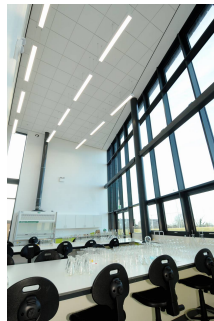

Category	Commercial Linear
Application	Ancillary, Retail
Specification	Performance

Gemini

Gemini CCT Surface/Suspended Linear 1200mm

Code: AGELED4

- High specification fully enclosed linear luminaire suitable for most commercial and educational applications
- Microprism diffuser for enhanced photometric performance
- CCT selectable between 3000K and 4000K and power selectable; offering a choice of 2 outputs, in one luminaire
- Powered by Philips
- Push pin release design feature ensures a quick and easy installation
- Robust steel construction
- Suitable for surface and suspension