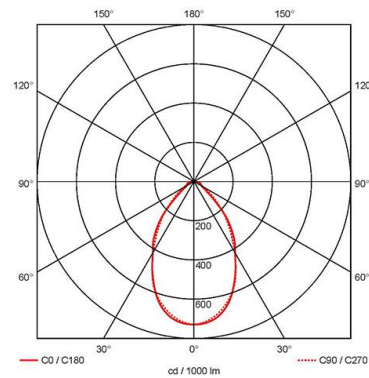

Gemini

Gemini CCT Surface/Suspended Linear 1200mm
Code: AGELED4

ACCESSORIES

ASK1 Suspension Kit