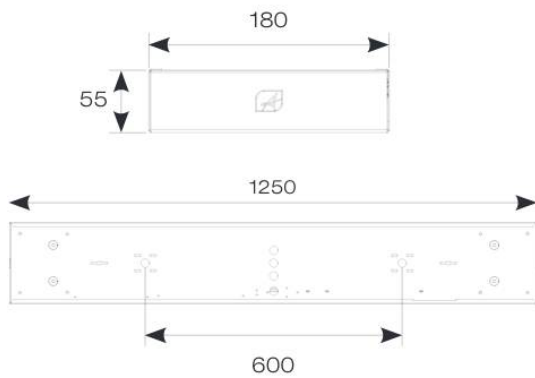

Category	Commercial Linear
Application	Ancillary, Retail
Specification	Performance

Gemini

Gemini CCT Surface/Suspended Linear 1200mm

Code: AGELED4

- High specification fully enclosed linear luminaire suitable for most commercial and educational applications
- Microprism diffuser for enhanced photometric performance
- CCT selectable between 3000K and 4000K and power selectable; offering a choice of 2 outputs, in one luminaire
- Powered by Philips
- Push pin release design feature ensures a quick and easy installation
- Robust steel construction
- Suitable for surface and suspension

GENERAL INFORMATION	
Wattage	21W - 35W
Lumens Delivered	2900lm - 4700lm (4000K)
Lm/W	135lm/W (4000K)
Beam Angle	70
CRI	80
CCT	3000/4000K
Input	220-240V
Operating Temp	-20°C - 50°C
SDCM	3
UGR	18
Product Weight without Packaging	4.953 kg

TECHNICAL INFORMATION	
Light Source	LED
Colour / Finish	White
IP Rating	IP20
Class Protection	1
Internal / External	Internal
Surface / Recessed / Suspended	Ceiling, Suspended
Lumen Depreciation	L70 54,000h
Warranty (Years)	5
CE Mark	Yes
Height	55 mm
Accessories	ASK1

Category	Commercial Linear
Application	Ancillary, Retail
Specification	Performance

Gemini

Gemini CCT Surface/Suspended Linear 1200mm
Code: AGELED4

ACCESSORIES

ASK1 Suspension Kit