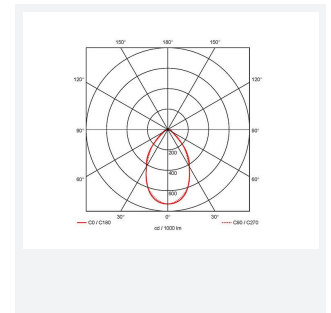

Gemini

Category Commercial Linear

Application Ancillary, Retail

Specification Performance

Code: AGELED4/SM3

- High specification fully enclosed linear luminaire suitable for most commercial and educational applications
- Microprism diffuser for enhanced photometric performance
- CCT selectable between 3000K and 4000K and power selectable; offering a choice of 2 outputs, in one luminaire
- Powered by Philips
- Push pin release design feature ensures a quick and easy installation
- Robust steel construction
- Suitable for surface and suspension

GENERAL INFORMATION

Wattage	21W - 35W
Lumens Delivered	2900lm - 4700lm (4000K)
Lm/W	135lm/W (4000K)
Beam Angle	70
CRI	80
CCT	3000/4000K
Input	220-240V
Operating Temp	0°C - 50°C
SDCM	3
UGR	18
Product Weight without Packaging	4.9 kg

TECHNICAL INFORMATION

Light Source	LED
Colour / Finish	White
IP Rating	IP20
Class Protection	1
Internal / External	Internal
Surface / Recessed / Suspended	Ceiling, Suspended
Lumen Depreciation	L70 54,000h
Warranty (Years)	5
CE Mark	Yes
Height	55 mm
Accessories	ASK1