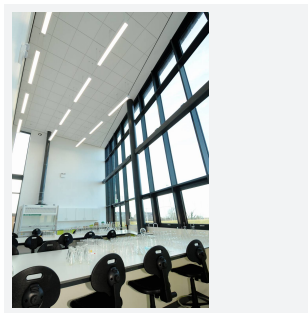

Gemini

Category Commercial Linear

Application Ancillary, Retail

Specification Performance

Code: AGELED4/SM3

- High specification fully enclosed linear luminaire suitable for most commercial and educational applications
- Microprism diffuser for enhanced photometric performance
- CCT selectable between 3000K and 4000K and power selectable; offering a choice of 2 outputs, in one luminaire
- Powered by Philips
- Push pin release design feature ensures a quick and easy installation
- Robust steel construction
- Suitable for surface and suspension

TECHNICAL INFORMATION

Light Source	LED
Colour / Finish	White
IP Rating	IP20
Class Protection	1
Internal / External	Internal
Surface / Recessed / Suspended	Ceiling, Suspended
Lumen Depreciation	L70 54,000h
Warranty (Years)	5
CE Mark	Yes
Height	55 mm
Accessories	ASK1