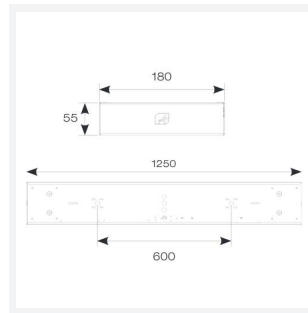

Gemini

Category Commercial Linear

Application Ancillary, Retail

Specification Performance

Code: AGELED4/SM3

- High specification fully enclosed linear luminaire suitable for most commercial and educational applications
- Microprism diffuser for enhanced photometric performance
- CCT selectable between 3000K and 4000K and power selectable; offering a choice of 2 outputs, in one luminaire
- Powered by Philips
- Push pin release design feature ensures a quick and easy installation
- Robust steel construction
- Suitable for surface and suspension

GENERAL INFORMATION

Wattage	21W - 35W
Lumens Delivered	2900lm - 4700lm (4000K)
Lm/W	135lm/W (4000K)
Beam Angle	70
CRI	80
CCT	3000/4000K
Input	220-240V
Operating Temp	0°C - 50°C
SDCM	3
UGR	18
Product Weight without Packaging	4.9 kg

TECHNICAL INFORMATION

Light Source	LED
Colour / Finish	White
IP Rating	IP20
Class Protection	1
Internal / External	Internal
Surface / Recessed / Suspended	Ceiling, Suspended
Lumen Depreciation	L70 54,000h
Warranty (Years)	5
CE Mark	Yes
Height	55 mm
Accessories	ASK1