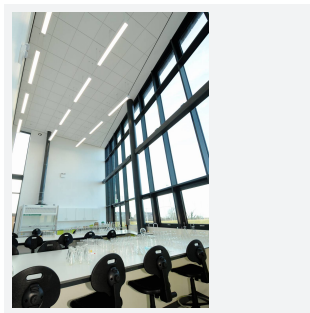

Gemini

Category Commercial Linear

Application Ancillary, Retail

Specification Performance

Code: AGELED4/M3

- High specification fully enclosed linear luminaire suitable for most commercial and educational applications
- Microprism diffuser for enhanced photometric performance
- CCT selectable between 3000K and 4000K and power selectable; offering a choice of 2 outputs, in one luminaire
- Powered by Philips
- Push pin release design feature ensures a quick and easy installation
- Robust steel construction
- Suitable for surface and suspension

TECHNICAL INFORMATION

Light Source	LED
Colour / Finish	White
IP Rating	IP20
Class Protection	1
Internal / External	Internal
Surface / Recessed / Suspended	Ceiling, Suspended
Lumen Depreciation	L70 54,000h
Warranty (Years)	5
CE Mark	Yes
Height	55 mm
Accessories	ASK1