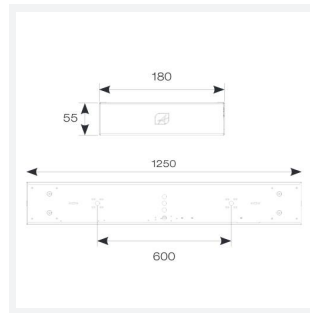

Gemini

Category Commercial Linear

Application Ancillary, Retail

Specification Performance

Code: AGELED4/M3

- High specification fully enclosed linear luminaire suitable for most commercial and educational applications
- Microprism diffuser for enhanced photometric performance
- CCT selectable between 3000K and 4000K and power selectable; offering a choice of 2 outputs, in one luminaire
- Powered by Philips
- Push pin release design feature ensures a quick and easy installation
- Robust steel construction
- Suitable for surface and suspension

GENERAL INFORMATION

Wattage	21W - 35W
Lumens Delivered	2900lm - 4700lm (4000K)
Lm/W	135lm/W (4000K)
Beam Angle	70
CRI	80
CCT	3000/4000K
Input	220-240V
Operating Temp	0°C - 50°C
SDCM	3
UGR	18
Product Weight without Packaging	4.953 kg

TECHNICAL INFORMATION

Light Source	LED
Colour / Finish	White
IP Rating	IP20
Class Protection	1
Internal / External	Internal
Surface / Recessed / Suspended	Ceiling, Suspended
Lumen Depreciation	L70 54,000h
Warranty (Years)	5
CE Mark	Yes
Height	55 mm
Accessories	ASK1