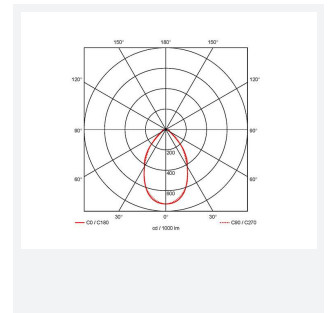

Gemini

Category Commercial Linear

Application Ancillary, Retail

Specification Performance

Code: AGELED4/M3

- High specification fully enclosed linear luminaire suitable for most commercial and educational applications
- Microprism diffuser for enhanced photometric performance
- CCT selectable between 3000K and 4000K and power selectable; offering a choice of 2 outputs, in one luminaire
- Powered by Philips
- Push pin release design feature ensures a quick and easy installation
- Robust steel construction
- Suitable for surface and suspension

GENERAL INFORMATION

Wattage	21W - 35W
Lumens Delivered	2900lm - 4700lm (4000K)
Lm/W	135lm/W (4000K)
Beam Angle	70
CRI	80
CCT	3000/4000K
Input	220-240V
Operating Temp	0°C - 50°C
SDCM	3
UGR	18
Product Weight without Packaging	4.953 kg

TECHNICAL INFORMATION

Light Source	LED
Colour / Finish	White
IP Rating	IP20
Class Protection	1
Internal / External	Internal
Surface / Recessed / Suspended	Ceiling, Suspended
Lumen Depreciation	L70 54,000h
Warranty (Years)	5
CE Mark	Yes
Height	55 mm
Accessories	ASK1