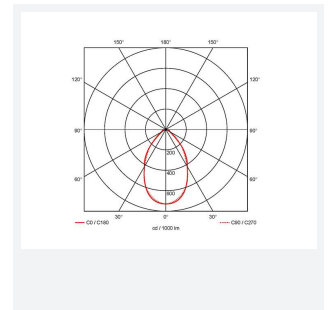

Gemini

Category Commercial Linear

Application Ancillary, Retail

Specification Performance

Code: AGELED4/DM3

- High specification fully enclosed linear luminaire suitable for most commercial and educational applications
- Microprism diffuser for enhanced photometric performance
- CCT selectable between 3000K and 4000K and power selectable; offering a choice of 2 outputs, in one luminaire
- Powered by Philips
- Push pin release design feature ensures a quick and easy installation
- Robust steel construction
- Suitable for surface and suspension

GENERAL INFORMATION

Wattage	21W - 35W
Lumens Delivered	2900lm - 4700lm (4000K)
Lm/W	135lm/W (4000K)
Beam Angle	70
CRI	80
CCT	3000/4000K
Input	220-240V
Operating Temp	0°C - 50°C
SDCM	3
UGR	18
Product Weight without Packaging	0.347 kg

TECHNICAL INFORMATION

Light Source	LED
Colour / Finish	White
IP Rating	IP20
Class Protection	1
Internal / External	Internal
Surface / Recessed / Suspended	Ceiling, Suspended
Lumen Depreciation	L70 54,000h
Warranty (Years)	5
CE Mark	Yes
Height	55 mm
Accessories	ASK1