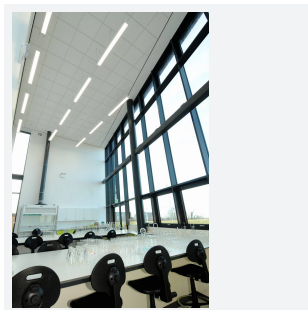

Gemini

Category Commercial Linear

Application Ancillary, Retail

Specification Performance

Code: AGELED4/DM3

- High specification fully enclosed linear luminaire suitable for most commercial and educational applications
- Microprism diffuser for enhanced photometric performance
- CCT selectable between 3000K and 4000K and power selectable; offering a choice of 2 outputs, in one luminaire
- Powered by Philips
- Push pin release design feature ensures a quick and easy installation
- Robust steel construction
- Suitable for surface and suspension

TECHNICAL INFORMATION

Light Source	LED
Colour / Finish	White
IP Rating	IP20
Class Protection	1
Internal / External	Internal
Surface / Recessed / Suspended	Ceiling, Suspended
Lumen Depreciation	L70 54,000h
Warranty (Years)	5
CE Mark	Yes
Height	55 mm
Accessories	ASK1