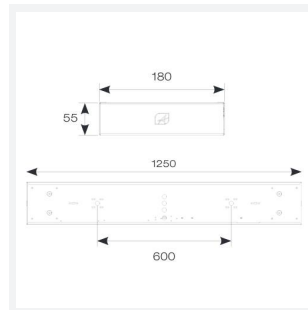

Gemini

Category Commercial Linear

Application Ancillary, Retail

Specification Performance

Code: AGELED4/DM3

- High specification fully enclosed linear luminaire suitable for most commercial and educational applications
- Microprism diffuser for enhanced photometric performance
- CCT selectable between 3000K and 4000K and power selectable; offering a choice of 2 outputs, in one luminaire
- Powered by Philips
- Push pin release design feature ensures a quick and easy installation
- Robust steel construction
- Suitable for surface and suspension

GENERAL INFORMATION

Wattage	21W - 35W
Lumens Delivered	2900lm - 4700lm (4000K)
Lm/W	135lm/W (4000K)
Beam Angle	70
CRI	80
CCT	3000/4000K
Input	220-240V
Operating Temp	0°C - 50°C
SDCM	3
UGR	18
Product Weight without Packaging	0.347 kg

TECHNICAL INFORMATION

Light Source	LED
Colour / Finish	White
IP Rating	IP20
Class Protection	1
Internal / External	Internal
Surface / Recessed / Suspended	Ceiling, Suspended
Lumen Depreciation	L70 54,000h
Warranty (Years)	5
CE Mark	Yes
Height	55 mm
Accessories	ASK1