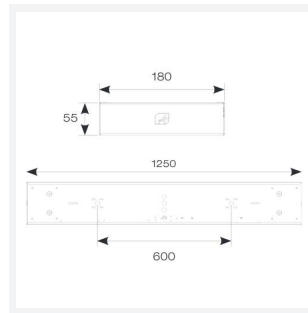

Gemini

Category Commercial Linear

Application Ancillary, Retail

Specification Performance

Code: AGELED4/DD4/SM3

- High specification fully enclosed linear luminaire suitable for most commercial and educational applications
- Microprism diffuser for enhanced photometric performance
- CCT selectable between 3000K and 4000K and power selectable; offering a choice of 2 outputs, in one luminaire
- Powered by Philips
- Push pin release design feature ensures a quick and easy installation
- Robust steel construction
- Suitable for surface and suspension

GENERAL INFORMATION

Wattage	21W - 35W
Lumens Delivered	2900lm - 4700lm (4000K)
Lm/W	135lm/W (4000K)
Beam Angle	70
CRI	80
CCT	3000/4000K
Input	220-240V
Operating Temp	0°C - 50°C
SDCM	3
UGR	18

TECHNICAL INFORMATION

Light Source	LED
Colour / Finish	White
IP Rating	IP20
Class Protection	1
Internal / External	Internal
Surface / Recessed / Suspended	Ceiling, Suspended
Lumen Depreciation	L70 54,000h
Warranty (Years)	5
CE Mark	Yes
Height	55 mm