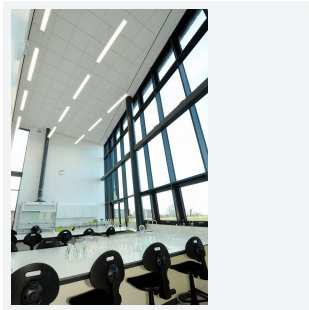

Gemini

Category Commercial Linear

Application Ancillary, Retail

Specification Performance

Code: AGELED4/DD4/SM3

- High specification fully enclosed linear luminaire suitable for most commercial and educational applications
- Microprism diffuser for enhanced photometric performance
- CCT selectable between 3000K and 4000K and power selectable; offering a choice of 2 outputs, in one luminaire
- Powered by Philips
- Push pin release design feature ensures a quick and easy installation
- Robust steel construction
- Suitable for surface and suspension

Light Source	LED
Colour / Finish	White
IP Rating	IP20
Class Protection	1
Internal / External	Internal
Surface / Recessed / Suspended	Ceiling, Suspended
Lumen Depreciation	L70 54,000h
Warranty (Years)	5
CE Mark	Yes
Height	55 mm