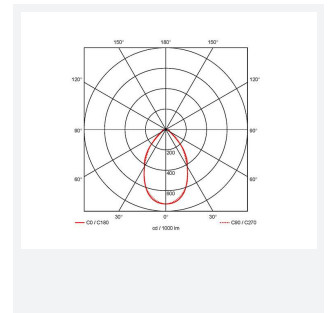

Gemini

Category Commercial Linear

Application Ancillary, Retail

Specification Performance

Code: AGELED4/DD4/SM3

- High specification fully enclosed linear luminaire suitable for most commercial and educational applications
- Microprism diffuser for enhanced photometric performance
- CCT selectable between 3000K and 4000K and power selectable; offering a choice of 2 outputs, in one luminaire
- Powered by Philips
- Push pin release design feature ensures a quick and easy installation
- Robust steel construction
- Suitable for surface and suspension

GENERAL INFORMATION

Wattage	21W - 35W
Lumens Delivered	2900lm - 4700lm (4000K)
Lm/W	135lm/W (4000K)
Beam Angle	70
CRI	80
CCT	3000/4000K
Input	220-240V
Operating Temp	0°C - 50°C
SDCM	3
UGR	18

TECHNICAL INFORMATION

Light Source	LED
Colour / Finish	White
IP Rating	IP20
Class Protection	1
Internal / External	Internal
Surface / Recessed / Suspended	Ceiling, Suspended
Lumen Depreciation	L70 54,000h
Warranty (Years)	5
CE Mark	Yes
Height	55 mm