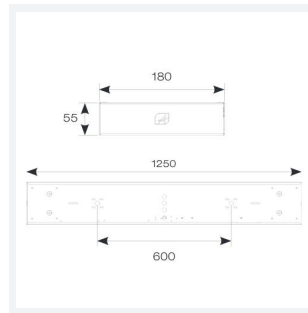

# Gemini

Category	Commercial Linear
Application	Ancillary, Retail
Specification	Performance

Code: AGELED4/DD3/SM3

- High specification fully enclosed linear luminaire suitable for most commercial and educational applications
- Microprism diffuser for enhanced photometric performance
- CCT selectable between 3000K and 4000K and power selectable; offering a choice of 2 outputs, in one luminaire
- Powered by Philips
- Push pin release design feature ensures a quick and easy installation
- Robust steel construction
- Suitable for surface and suspension

GENERAL INFORMATION	
Wattage	21W - 35W
Lumens Delivered	2900lm - 4700lm (4000K)
Lm/W	135lm/W (4000K)
Beam Angle	70
CRI	80
CCT	3000/4000K
Input	220-240V
Operating Temp	0°C - 50°C
SDCM	3
UGR	18

TECHNICAL INFORMATION	
Light Source	LED
Colour / Finish	White
IP Rating	IP20
Class Protection	1
Internal / External	Internal
Surface / Recessed / Suspended	Ceiling, Suspended
Lumen Depreciation	L70 54,000h
Warranty (Years)	5
CE Mark	Yes
Height	55 mm