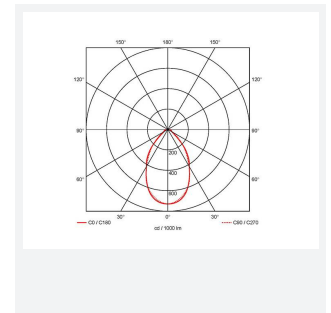

# Gemini

Category	Commercial Linear
Application	Ancillary, Retail
Specification	Performance

Code: AGELED4/DD3/SM3

- High specification fully enclosed linear luminaire suitable for most commercial and educational applications
- Microprism diffuser for enhanced photometric performance
- CCT selectable between 3000K and 4000K and power selectable; offering a choice of 2 outputs, in one luminaire
- Powered by Philips
- Push pin release design feature ensures a quick and easy installation
- Robust steel construction
- Suitable for surface and suspension

GENERAL INFORMATION	
Wattage	21W - 35W
Lumens Delivered	2900lm - 4700lm (4000K)
Lm/W	135lm/W (4000K)
Beam Angle	70
CRI	80
CCT	3000/4000K
Input	220-240V
Operating Temp	0°C - 50°C
SDCM	3
UGR	18

TECHNICAL INFORMATION	
Light Source	LED
Colour / Finish	White
IP Rating	IP20
Class Protection	1
Internal / External	Internal
Surface / Recessed / Suspended	Ceiling, Suspended
Lumen Depreciation	L70 54,000h
Warranty (Years)	5
CE Mark	Yes
Height	55 mm