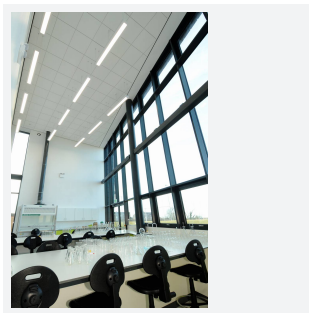

# Gemini

Category	Commercial Linear
Application	Ancillary, Retail
Specification	Performance

Code: AGELED4/DD3/SM3

- High specification fully enclosed linear luminaire suitable for most commercial and educational applications
- Microprism diffuser for enhanced photometric performance
- CCT selectable between 3000K and 4000K and power selectable; offering a choice of 2 outputs, in one luminaire
- Powered by Philips
- Push pin release design feature ensures a quick and easy installation
- Robust steel construction
- Suitable for surface and suspension

GENERAL INFORMATION	
Wattage	21W - 35W
Lumens Delivered	2900lm - 4700lm (4000K)
Lm/W	135lm/W (4000K)
Beam Angle	70
CRI	80
CCT	3000/4000K
Input	220-240V
Operating Temp	0°C - 50°C
SDCM	3
UGR	18

TECHNICAL INFORMATION	
Light Source	LED
Colour / Finish	White
IP Rating	IP20
Class Protection	1
Internal / External	Internal
Surface / Recessed / Suspended	Ceiling, Suspended
Lumen Depreciation	L70 54,000h
Warranty (Years)	5
CE Mark	Yes
Height	55 mm