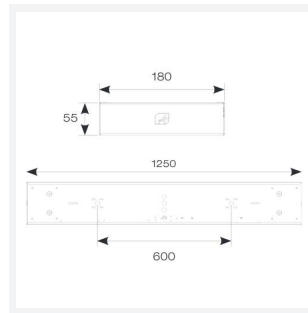

Gemini

Category Commercial Linear

Application Ancillary, Retail

Specification Performance

Code: AGELED4/DD3/DM3

- High specification fully enclosed linear luminaire suitable for most commercial and educational applications
- Microprism diffuser for enhanced photometric performance
- CCT selectable between 3000K and 4000K and power selectable; offering a choice of 2 outputs, in one luminaire
- Powered by Philips
- Push pin release design feature ensures a quick and easy installation
- Robust steel construction
- Suitable for surface and suspension

GENERAL INFORMATION

Wattage	21W - 35W
Lumens Delivered	2900lm - 4700lm (4000K)
Lm/W	135lm/W (4000K)
Beam Angle	70
CRI	80
CCT	3000/4000K
Input	220-240V
Operating Temp	0°C - 50°C
SDCM	3
UGR	18

TECHNICAL INFORMATION

Light Source	LED
Colour / Finish	White
IP Rating	IP20
Class Protection	1
Internal / External	Internal
Surface / Recessed / Suspended	Ceiling, Suspended
Lumen Depreciation	L70 54,000h
Warranty (Years)	5
CE Mark	Yes
Height	55 mm