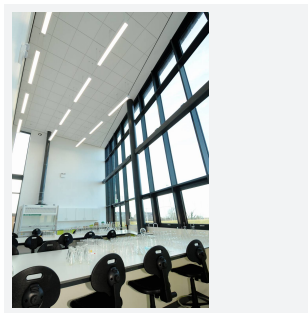

Gemini

Category Commercial Linear

Application Ancillary, Retail

Specification Performance

Code: AGELED4/DD3/DM3

- High specification fully enclosed linear luminaire suitable for most commercial and educational applications
- Microprism diffuser for enhanced photometric performance
- CCT selectable between 3000K and 4000K and power selectable; offering a choice of 2 outputs, in one luminaire
- Powered by Philips
- Push pin release design feature ensures a quick and easy installation
- Robust steel construction
- Suitable for surface and suspension

Light Source	LED
Colour / Finish	White
IP Rating	IP20
Class Protection	1
Internal / External	Internal
Surface / Recessed / Suspended	Ceiling, Suspended
Lumen Depreciation	L70 54,000h
Warranty (Years)	5
CE Mark	Yes
Height	55 mm