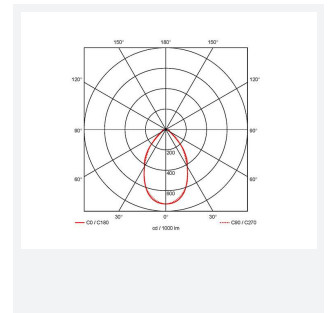

Gemini

Category Commercial Linear

Application Ancillary, Retail

Specification Performance

Code: AGELED4/DD3/DM3

- High specification fully enclosed linear luminaire suitable for most commercial and educational applications
- Microprism diffuser for enhanced photometric performance
- CCT selectable between 3000K and 4000K and power selectable; offering a choice of 2 outputs, in one luminaire
- Powered by Philips
- Push pin release design feature ensures a quick and easy installation
- Robust steel construction
- Suitable for surface and suspension

GENERAL INFORMATION

Wattage	21W - 35W
Lumens Delivered	2900lm - 4700lm (4000K)
Lm/W	135lm/W (4000K)
Beam Angle	70
CRI	80
CCT	3000/4000K
Input	220-240V
Operating Temp	0°C - 50°C
SDCM	3
UGR	18

TECHNICAL INFORMATION

Light Source	LED
Colour / Finish	White
IP Rating	IP20
Class Protection	1
Internal / External	Internal
Surface / Recessed / Suspended	Ceiling, Suspended
Lumen Depreciation	L70 54,000h
Warranty (Years)	5
CE Mark	Yes
Height	55 mm