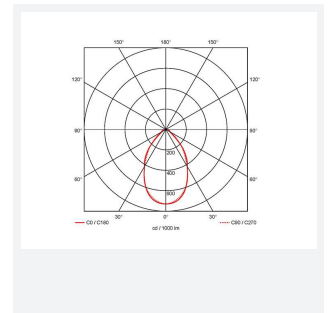

Gemini

Category	Commercial Linear
Application	Ancillary, Retail
Specification	Performance

Code: AGELED4/DD1/DM3

- High specification fully enclosed linear luminaire suitable for most commercial and educational applications
- Microprism diffuser for enhanced photometric performance
- CCT selectable between 3000K and 4000K and power selectable; offering a choice of 2 outputs, in one luminaire
- Powered by Philips
- Push pin release design feature ensures a quick and easy installation
- Robust steel construction
- Suitable for surface and suspension

GENERAL INFORMATION

Wattage	21W - 35W
Lumens Delivered	2900lm - 4700lm (4000K)
Lm/W	135lm/W (4000K)
Beam Angle	70
CRI	80
CCT	3000/4000K
Input	220-240V
Operating Temp	0°C - 50°C
SDCM	3
UGR	18

TECHNICAL INFORMATION

Light Source	LED
Colour / Finish	White
IP Rating	IP20
Class Protection	1
Internal / External	Internal
Surface / Recessed / Suspended	Ceiling, Suspended
Lumen Depreciation	L70 54,000h
Warranty (Years)	5
CE Mark	Yes
Height	55 mm