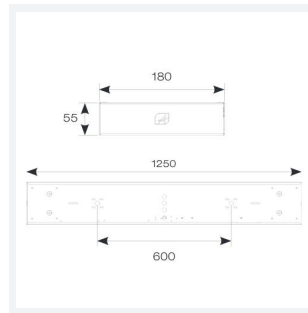

Gemini

Category	Commercial Linear
Application	Ancillary, Retail
Specification	Performance

Code: AGELED4/DD1/DM3

- High specification fully enclosed linear luminaire suitable for most commercial and educational applications
- Microprism diffuser for enhanced photometric performance
- CCT selectable between 3000K and 4000K and power selectable; offering a choice of 2 outputs, in one luminaire
- Powered by Philips
- Push pin release design feature ensures a quick and easy installation
- Robust steel construction
- Suitable for surface and suspension

GENERAL INFORMATION

Wattage	21W - 35W
Lumens Delivered	2900lm - 4700lm (4000K)
Lm/W	135lm/W (4000K)
Beam Angle	70
CRI	80
CCT	3000/4000K
Input	220-240V
Operating Temp	0°C - 50°C
SDCM	3
UGR	18

TECHNICAL INFORMATION

Light Source	LED
Colour / Finish	White
IP Rating	IP20
Class Protection	1
Internal / External	Internal
Surface / Recessed / Suspended	Ceiling, Suspended
Lumen Depreciation	L70 54,000h
Warranty (Years)	5
CE Mark	Yes
Height	55 mm