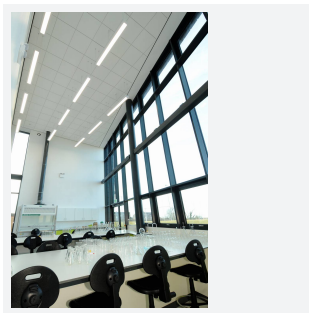

Gemini

Category	Commercial Linear
Application	Ancillary, Retail
Specification	Performance

Code: AGELED4/DD1/DM3

- High specification fully enclosed linear luminaire suitable for most commercial and educational applications
- Microprism diffuser for enhanced photometric performance
- CCT selectable between 3000K and 4000K and power selectable; offering a choice of 2 outputs, in one luminaire
- Powered by Philips
- Push pin release design feature ensures a quick and easy installation
- Robust steel construction
- Suitable for surface and suspension

Light Source	LED
Colour / Finish	White
IP Rating	IP20
Class Protection	1
Internal / External	Internal
Surface / Recessed / Suspended	Ceiling, Suspended
Lumen Depreciation	L70 54,000h
Warranty (Years)	5
CE Mark	Yes
Height	55 mm