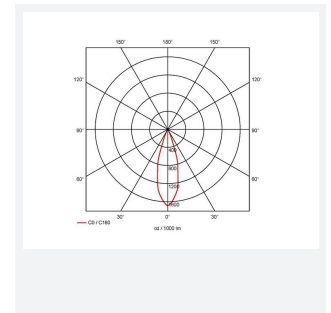

Unity GC Pro

Application	Ancillary, Commercial, Hospitality, Residential, Retail
Specification	Architectural

Unity GC Pro 3 Fixed Downlight Warm White
Code: AGCP3/1/WW