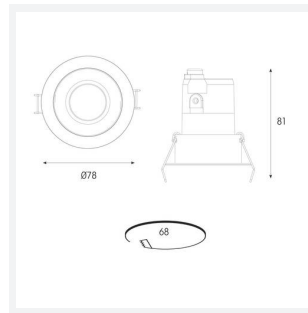

Unity GC Pro

Application	Ancillary, Commercial, Hospitality, Residential, Retail
Specification	Architectural

Unity GC Pro 3 Fixed Downlight Warm White
Code: AGCP3/1/WW

- Compact high performance architectural adjustable downlight suitable for residential applications
- Die-cast aluminium construction, powder coated
- Remote driver with plug and play connection
- Deep cut-off angle for glare control and comfort
- Mirror finished anodized reflector for optimum light control

GENERAL INFORMATION

Wattage	14W
Lumens Delivered	720lm
Lm/W	53lm/W
Beam Angle	30
CRI	90
CCT	3000K
Input	220-240V
Operating Temp	-20 \times -25 \times
SDCM	3
UGR	10
Cut-Out Size	68
Energy efficiency class	C

TECHNICAL INFORMATION

Light Source	LED
Colour / Finish	White
IP Rating	IP44
Class Protection	2
Internal / External	Internal
Surface / Recessed / Suspended	Recessed
Warranty (Years)	5
CE Mark	Yes
Diameter	78 mm
Height	80 mm