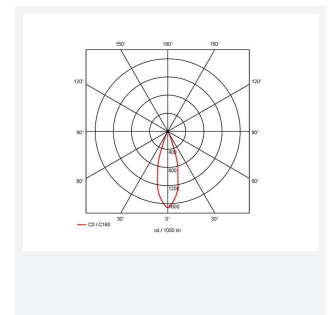

Unity GC Pro

Application	Ancillary, Commercial, Hospitality, Residential, Retail
Specification	Architectural

Code: AGCP3/1/WW/OCTO