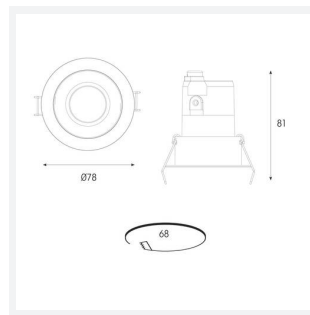

Unity GC Pro

Application	Ancillary, Commercial, Hospitality, Residential, Retail
Specification	Architectural

Code: AGCP3/1/WW/OCTO

- Compact high performance architectural adjustable downlight suitable for residential applications
- Die-cast aluminium construction, powder coated
- Remote driver with plug and play connection
- Deep cut-off angle for glare control and comfort
- Mirror finished anodized reflector for optimum light control

GENERAL INFORMATION	
Wattage	14W
Lumens Delivered	720lm
Lm/W	53lm/W
Beam Angle	30
CRI	95
CCT	3000K
Input	220-240V
Operating Temp	-20 ° -25 °
SDCM	3
UGR	10
Cut-Out Size	68

TECHNICAL INFORMATION	
Light Source	LED
Colour / Finish	White
IP Rating	IP44
Class Protection	2
Internal / External	Internal
Surface / Recessed / Suspended	Recessed
Lumen Depreciation	L80 54,000h
Warranty (Years)	5
CE Mark	Yes