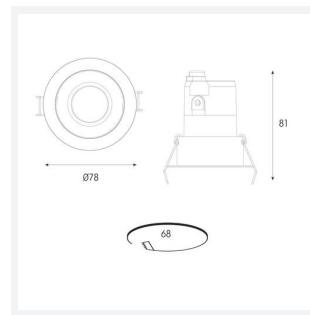

Unity GC Pro

Application	Ancillary, Commercial, Hospitality, Residential, Retail
Specification	Architectural

Unity GC Pro 3 Fixed Downlight Warm White DSI
Code: AGCP3/1/WW/DD4

- Compact high performance architectural adjustable downlight suitable for residential applications
- Die-cast aluminium construction, powder coated
- Remote driver with plug and play connection
- Deep cut-off angle for glare control and comfort
- Mirror finished anodized reflector for optimum light control

GENERAL INFORMATION	
Wattage	14W
Lumens Delivered	720lm
Lm/W	53lm/W
Beam Angle	30
CRI	95
CCT	3000K
Input	220-240V
Operating Temp	-20 ° -25 °
SDCM	3
UGR	10
Cut-Out Size	68

TECHNICAL INFORMATION	
Light Source	LED
Colour / Finish	White
IP Rating	IP44
Class Protection	2
Internal / External	Internal
Surface / Recessed / Suspended	Recessed
Lumen Depreciation	L80 54,000h
Warranty (Years)	5
CE Mark	Yes