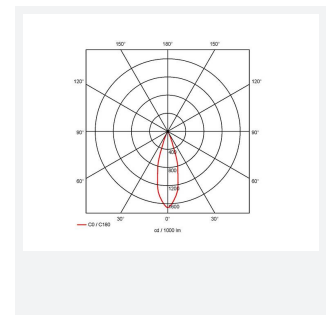

Unity GC Pro

Application	Ancillary, Commercial, Hospitality, Residential, Retail
Specification	Architectural

Unity GC Pro 3 Fixed Downlight Warm White DSI
Code: AGCP3/1/WW/DD4

- Compact high performance architectural adjustable downlight suitable for residential applications
- Die-cast aluminium construction, powder coated
- Remote driver with plug and play connection
- Deep cut-off angle for glare control and comfort
- Mirror finished anodized reflector for optimum light control

GENERAL INFORMATION	
Wattage	14W
Lumens Delivered	720lm
Lm/W	53lm/W
Beam Angle	30
CRI	95
CCT	3000K
Input	220-240V
Operating Temp	-20 ° -25 °
SDCM	3
UGR	10
Cut-Out Size	68

TECHNICAL INFORMATION	
Light Source	LED
Colour / Finish	White
IP Rating	IP44
Class Protection	2
Internal / External	Internal
Surface / Recessed / Suspended	Recessed
Lumen Depreciation	L80 54,000h
Warranty (Years)	5
CE Mark	Yes