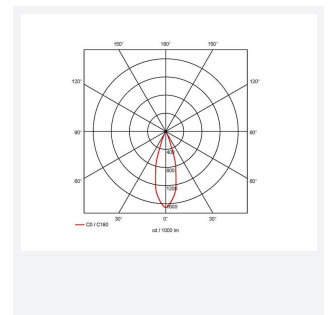

Unity GC Pro

Application	Ancillary, Commercial, Hospitality, Residential, Retail
Specification	Architectural

Unity GC Pro 3 Fixed Downlight Warm White DALI
Code: AGCP3/1/WW/DD3