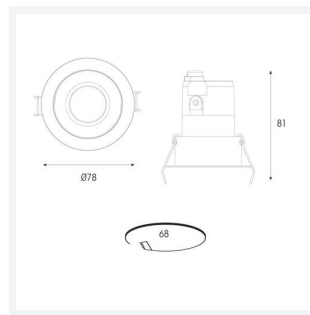

Unity GC Pro

Application	Ancillary, Commercial, Hospitality, Residential, Retail
Specification	Architectural

Unity GC Pro 3 Fixed Downlight Warm White DALI
Code: AGCP3/1/WW/DD3

- Compact high performance architectural adjustable downlight suitable for residential applications
- Die-cast aluminium construction, powder coated
- Remote driver with plug and play connection
- Deep cut-off angle for glare control and comfort
- Mirror finished anodized reflector for optimum light control

GENERAL INFORMATION	
Wattage	14W
Lumens Delivered	720lm
Lm/W	53lm/W
Beam Angle	30
CRI	95
CCT	3000K
Input	220-240V
Operating Temp	-20 ° -25 °
SDCM	3
UGR	10
Cut-Out Size	68
Product Weight without Packaging	1.067 kg

TECHNICAL INFORMATION	
Light Source	LED
Colour / Finish	White
IP Rating	IP44
Class Protection	2
Internal / External	Internal
Surface / Recessed / Suspended	Recessed
Lumen Depreciation	L80 54,000h
Warranty (Years)	5
CE Mark	Yes