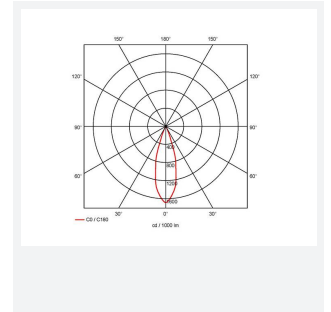

Unity GC Pro

Application	Ancillary, Commercial, Hospitality, Residential, Retail
Specification	Architectural

Code: AGCP3/1/WW/DD1