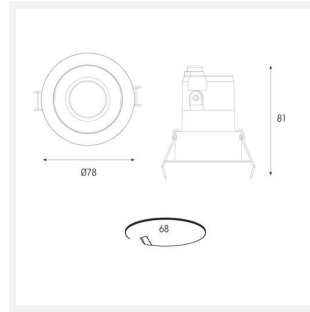

Unity GC Pro

Application	Ancillary, Commercial, Hospitality, Residential, Retail
Specification	Architectural

Code: AGCP3/1/WW/DD1

- Compact high performance architectural adjustable downlight suitable for residential applications
- Die-cast aluminium construction, powder coated
- Remote driver with plug and play connection
- Deep cut-off angle for glare control and comfort
- Mirror finished anodized reflector for optimum light control

GENERAL INFORMATION	
Wattage	14W
Lumens Delivered	720lm
Lm/W	53lm/W
Beam Angle	30
CRI	95
CCT	3000K
Input	220-240V
Operating Temp	-20 ° -25 °
SDCM	3
UGR	10
Cut-Out Size	68
Product Weight without Packaging	1.068 kg

TECHNICAL INFORMATION	
Light Source	LED
Colour / Finish	White
IP Rating	IP44
Class Protection	2
Internal / External	Internal
Surface / Recessed / Suspended	Recessed
Lumen Depreciation	L80 54,000h
Warranty (Years)	5
CE Mark	Yes