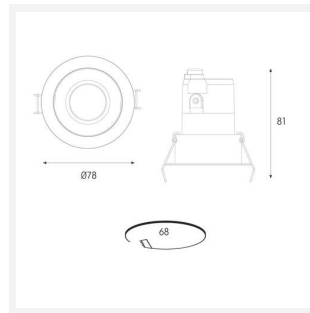

Unity GC Pro

Application	Ancillary, Commercial, Hospitality, Residential, Retail
Specification	Architectural

Unity GC Pro 3 Fixed Downlight Cool White
Code: AGCP3/1/CW

- Compact high performance architectural adjustable downlight suitable for residential applications
- Die-cast aluminium construction, powder coated
- Remote driver with plug and play connection
- Deep cut-off angle for glare control and comfort
- Mirror finished anodized reflector for optimum light control

GENERAL INFORMATION	
Wattage	14W
Lumens Delivered	780lm
Lm/W	57lm/W
Beam Angle	30
CRI	90
CCT	4000K
Input	220-240V
Operating Temp	-20 \times -25 \times
SDCM	3
UGR	10
Cut-Out Size	68
Energy efficiency class	C
Product Weight without Packaging	1.067 kg

TECHNICAL INFORMATION	
Light Source	LED
Colour / Finish	White
IP Rating	IP44
Class Protection	2
Internal / External	Internal
Surface / Recessed / Suspended	Recessed
Warranty (Years)	5
CE Mark	Yes
Diameter	78 mm
Height	80 mm