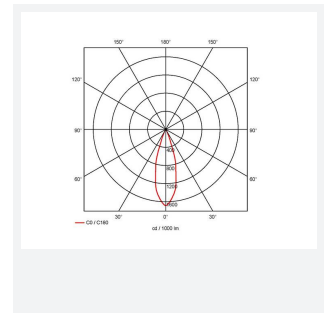

Unity GC Pro

Application	Ancillary, Commercial, Hospitality, Residential, Retail
Specification	Architectural

Unity GC Pro 3 Fixed Downlight Cool White
Code: AGCP3/1/CW