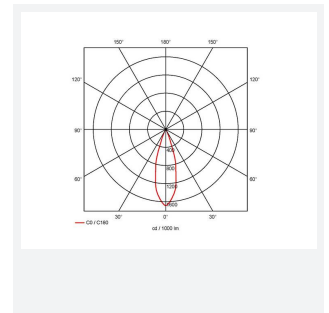

Unity GC Pro

Application	Ancillary, Commercial, Hospitality, Residential, Retail
Specification	Architectural

Code: AGCP3/1/CW/OCTO