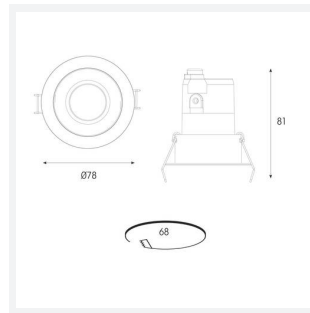

Unity GC Pro

Application	Ancillary, Commercial, Hospitality, Residential, Retail
Specification	Architectural

Code: AGCP3/1/CW/OCTO

- Compact high performance architectural adjustable downlight suitable for residential applications
- Die-cast aluminium construction, powder coated
- Remote driver with plug and play connection
- Deep cut-off angle for glare control and comfort
- Mirror finished anodized reflector for optimum light control

GENERAL INFORMATION	
Wattage	14W
Lumens Delivered	780lm
Lm/W	57lm/W
Beam Angle	30
CRI	95
CCT	4000K
Input	220-240V
Operating Temp	-20 ° -25 °
SDCM	3
UGR	10
Cut-Out Size	68

TECHNICAL INFORMATION	
Light Source	LED
Colour / Finish	White
IP Rating	IP44
Class Protection	2
Internal / External	Internal
Surface / Recessed / Suspended	Recessed
Lumen Depreciation	L80 54,000h
Warranty (Years)	5
CE Mark	Yes