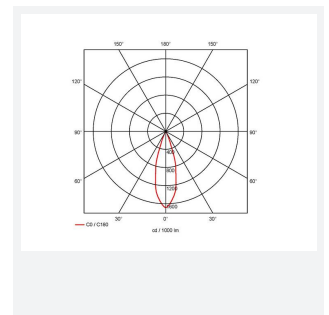

Unity GC Pro

Application	Ancillary, Commercial, Hospitality, Residential, Retail
Specification	Architectural

Unity GC Pro 3 Fixed Downlight Cool White DSI
Code: AGCP3/1/CW/DD4

- Compact high performance architectural adjustable downlight suitable for residential applications
- Die-cast aluminium construction, powder coated
- Remote driver with plug and play connection
- Deep cut-off angle for glare control and comfort
- Mirror finished anodized reflector for optimum light control

GENERAL INFORMATION	
Wattage	14W
Lumens Delivered	780lm
Lm/W	57lm/W
Beam Angle	30
CRI	95
CCT	4000K
Input	220-240V
Operating Temp	-20 ° -25 °
SDCM	3
UGR	10
Cut-Out Size	68

TECHNICAL INFORMATION	
Light Source	LED
Colour / Finish	White
IP Rating	IP44
Class Protection	2
Internal / External	Internal
Surface / Recessed / Suspended	Recessed
Lumen Depreciation	L80 54,000h
Warranty (Years)	5
CE Mark	Yes