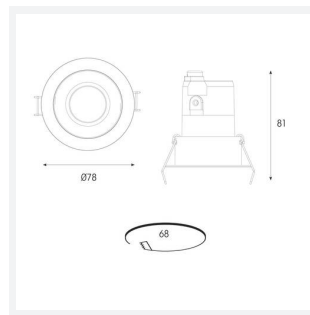

Unity GC Pro

Application	Ancillary, Commercial, Hospitality, Residential, Retail
Specification	Architectural

Unity GC Pro 3 Fixed Downlight Cool White DSI
Code: AGCP3/1/CW/DD4

- Compact high performance architectural adjustable downlight suitable for residential applications
- Die-cast aluminium construction, powder coated
- Remote driver with plug and play connection
- Deep cut-off angle for glare control and comfort
- Mirror finished anodized reflector for optimum light control

GENERAL INFORMATION	
Wattage	14W
Lumens Delivered	780lm
Lm/W	57lm/W
Beam Angle	30
CRI	95
CCT	4000K
Input	220-240V
Operating Temp	-20 ° -25 °
SDCM	3
UGR	10
Cut-Out Size	68

TECHNICAL INFORMATION	
Light Source	LED
Colour / Finish	White
IP Rating	IP44
Class Protection	2
Internal / External	Internal
Surface / Recessed / Suspended	Recessed
Lumen Depreciation	L80 54,000h
Warranty (Years)	5
CE Mark	Yes