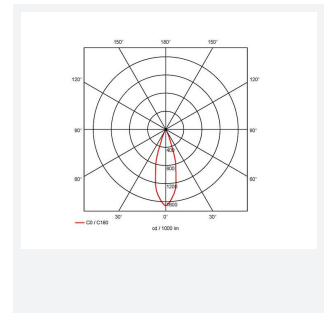

Unity GC Pro

Application	Ancillary, Commercial, Hospitality, Residential, Retail
Specification	Architectural

Unity GC Pro 3 Fixed Downlight Cool White DALI
Code: AGCP3/1/CW/DD3