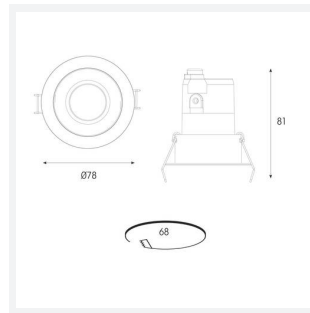

Unity GC Pro

Application	Ancillary, Commercial, Hospitality, Residential, Retail
Specification	Architectural

Unity GC Pro 3 Fixed Downlight Cool White DALI
Code: AGCP3/1/CW/DD3