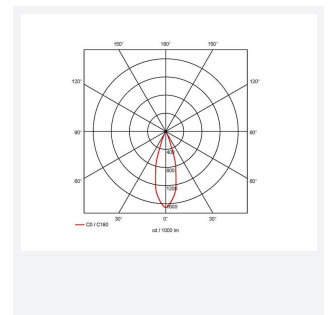

Unity GC Pro

Application	Ancillary, Commercial, Hospitality, Residential, Retail
Specification	Architectural

Code: AGCP3/1/CW/DD1