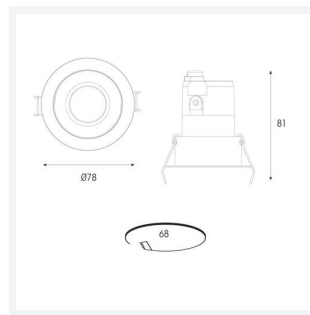

Unity GC Pro

Application	Ancillary, Commercial, Hospitality, Residential, Retail
Specification	Architectural

Code: AGCP3/1/CW/DD1

- Compact high performance architectural adjustable downlight suitable for residential applications
- Die-cast aluminium construction, powder coated
- Remote driver with plug and play connection
- Deep cut-off angle for glare control and comfort
- Mirror finished anodized reflector for optimum light control

GENERAL INFORMATION	
Wattage	14W
Lumens Delivered	780lm
Lm/W	57lm/W
Beam Angle	30
CRI	95
CCT	4000K
Input	220-240V
Operating Temp	-20 ° -25 °
SDCM	3
UGR	10
Cut-Out Size	68

TECHNICAL INFORMATION	
Light Source	LED
Colour / Finish	White
IP Rating	IP44
Class Protection	2
Internal / External	Internal
Surface / Recessed / Suspended	Recessed
Lumen Depreciation	L80 54,000h
Warranty (Years)	5
CE Mark	Yes