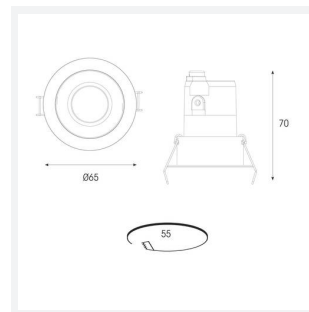

# Unity GC Pro

<b>Application</b>	Ancillary, Commercial, Hospitality, Residential, Retail
<b>Specification</b>	Architectural

Unity GC Pro 2 Fixed Downlight Warm White  
Code: AGCP2/1/WW

- Compact high performance architectural adjustable downlight suitable for residential applications
- Die-cast aluminium construction, powder coated
- Remote driver with plug and play connection
- Deep cut-off angle for glare control and comfort
- Mirror finished anodized reflector for optimum light control

GENERAL INFORMATION	
Wattage	7W
Lumens Delivered	280lm
Lm/W	40lm/W
Beam Angle	30
CRI	90
CCT	3000K
Input	220-240V
Operating Temp	-20 $\times$ -25 $\times$
SDCM	3
UGR	10
Cut-Out Size	55
Energy efficiency class	D
Product Weight without Packaging	0.135 kg

TECHNICAL INFORMATION	
Light Source	LED
Colour / Finish	White
IP Rating	IP44
Class Protection	2
Internal / External	Internal
Surface / Recessed / Suspended	Recessed
Warranty (Years)	5
CE Mark	Yes
Diameter	65 mm
Height	70 mm