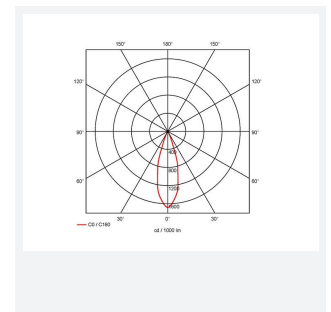

Unity GC Pro

Application	Ancillary, Commercial, Hospitality, Residential, Retail
Specification	Architectural

Unity GC Pro 2 Fixed Downlight Warm White
Code: AGCP2/1/WW